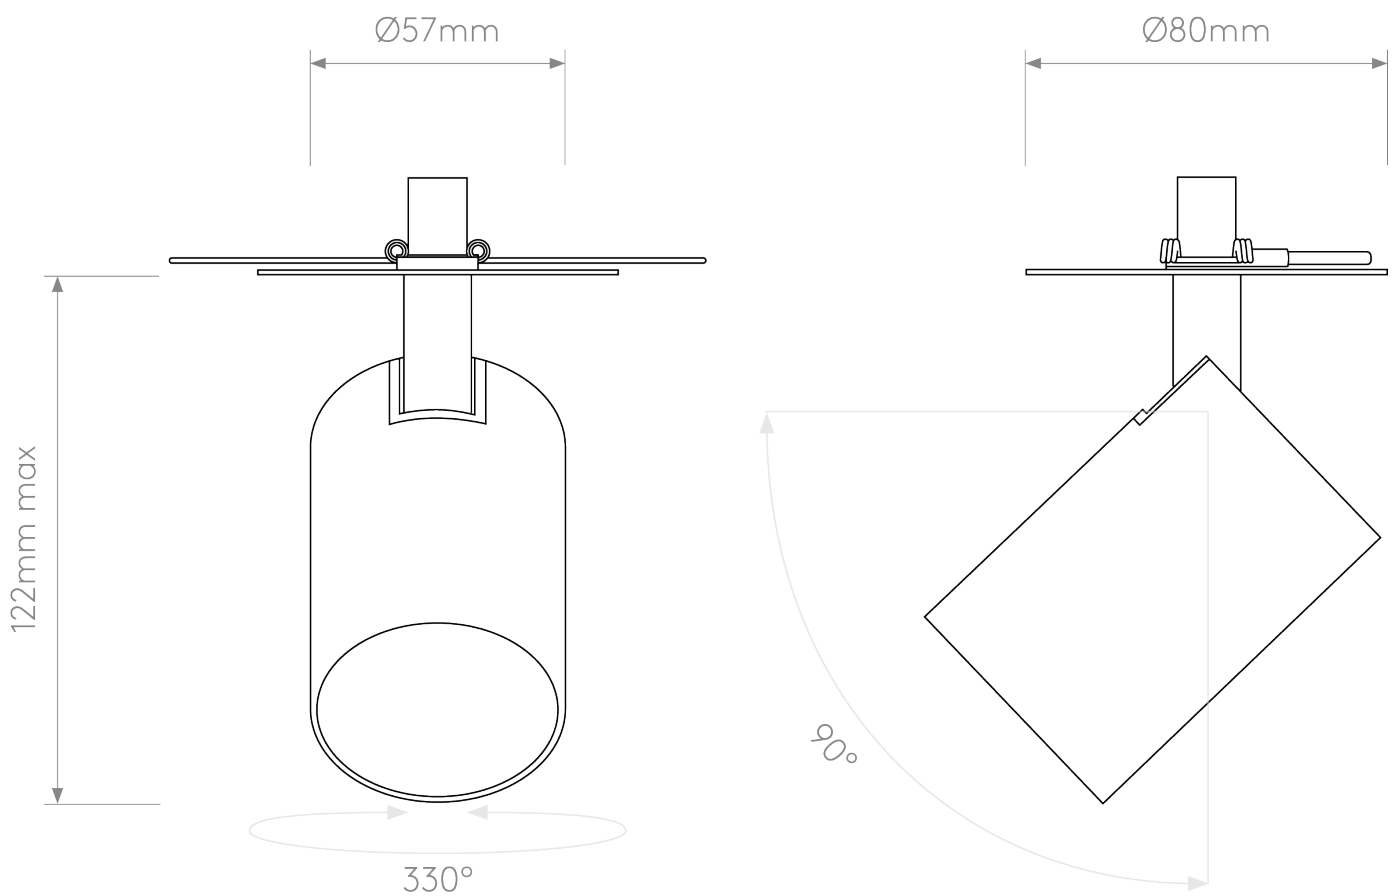

Astro Lighting - Ascoli Recessed 1286021 - Textured White Spotlight

CONTACT