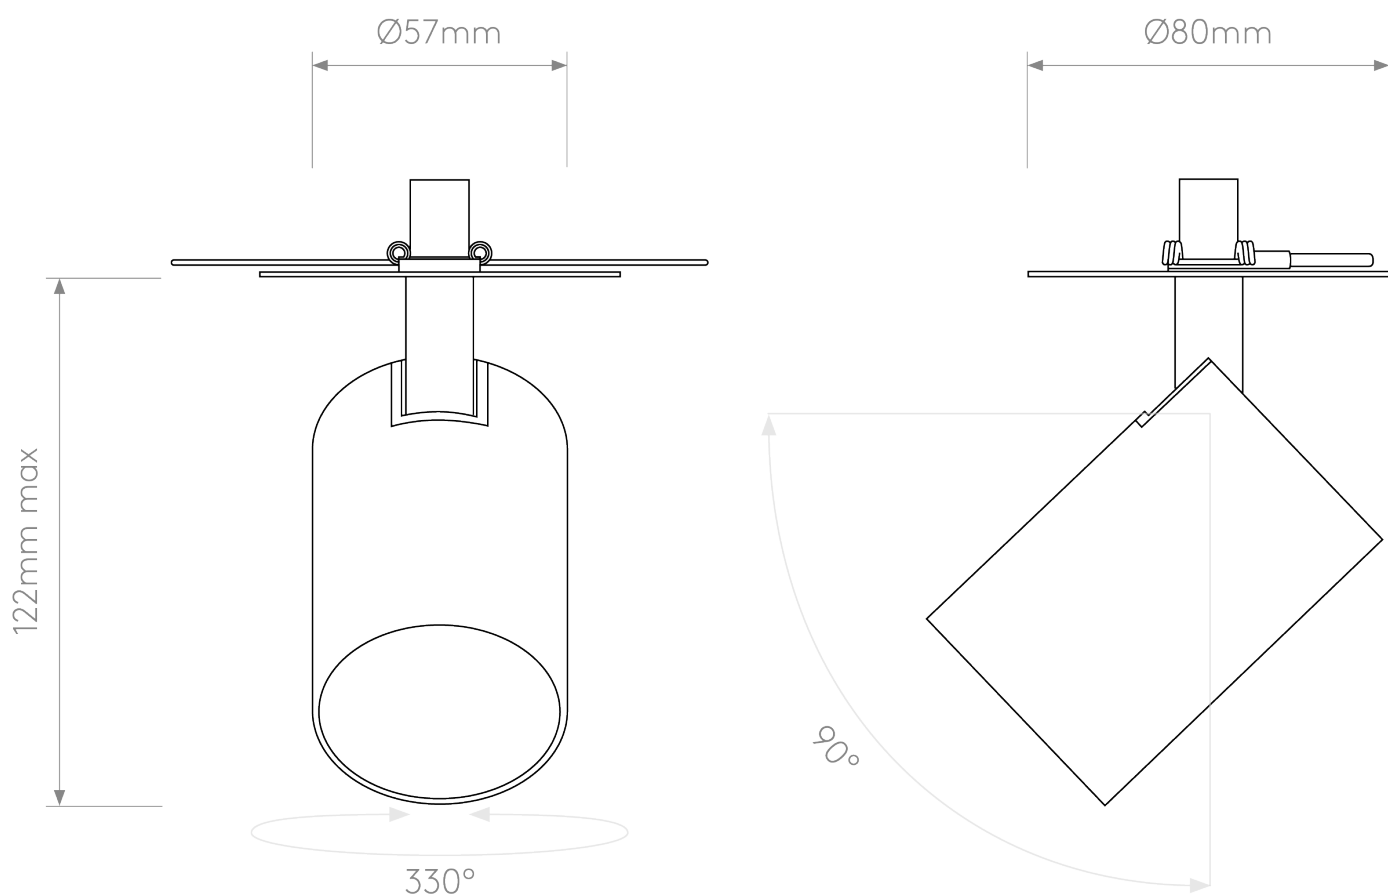

Astro Lighting - Ascoli Recessed 1286023 - Matt Nickel Spotlight

**CONTACT**