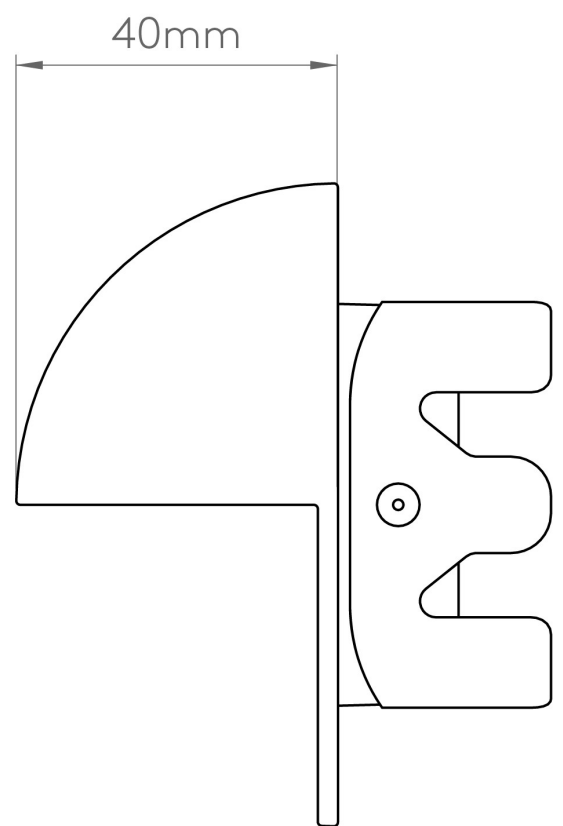

Astro Lighting - Tivola LED 1338001 - IP65 Textured Black Marker Light

CONTACT