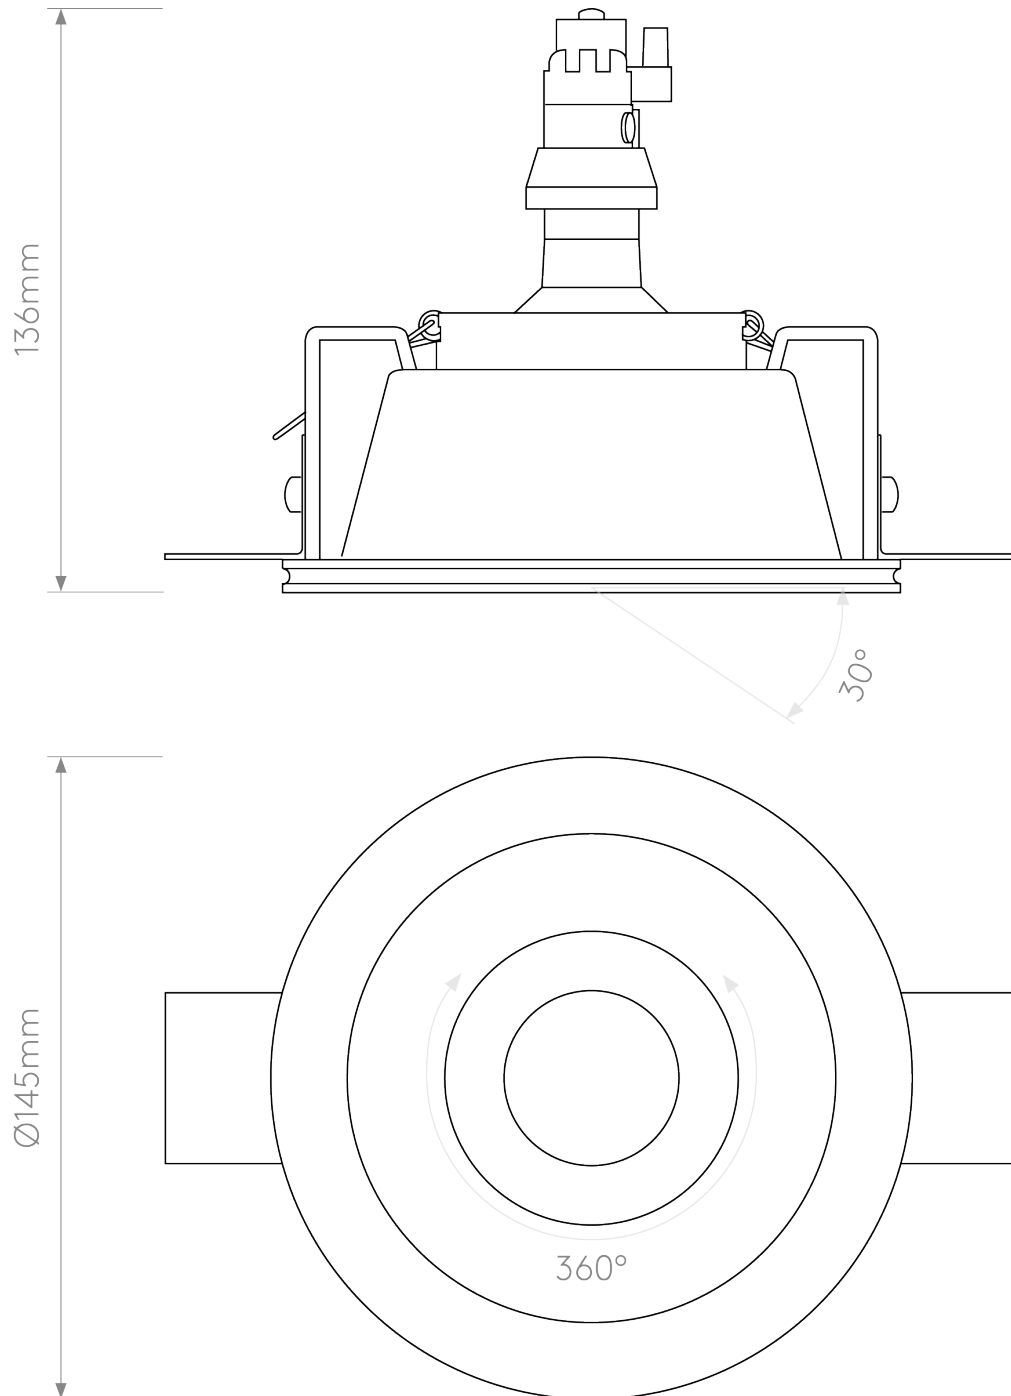

Astro Lighting - Blanco Trimless Round Adjustable 1253005 - Plaster Downlight/Recessed Spot Light

CONTACT