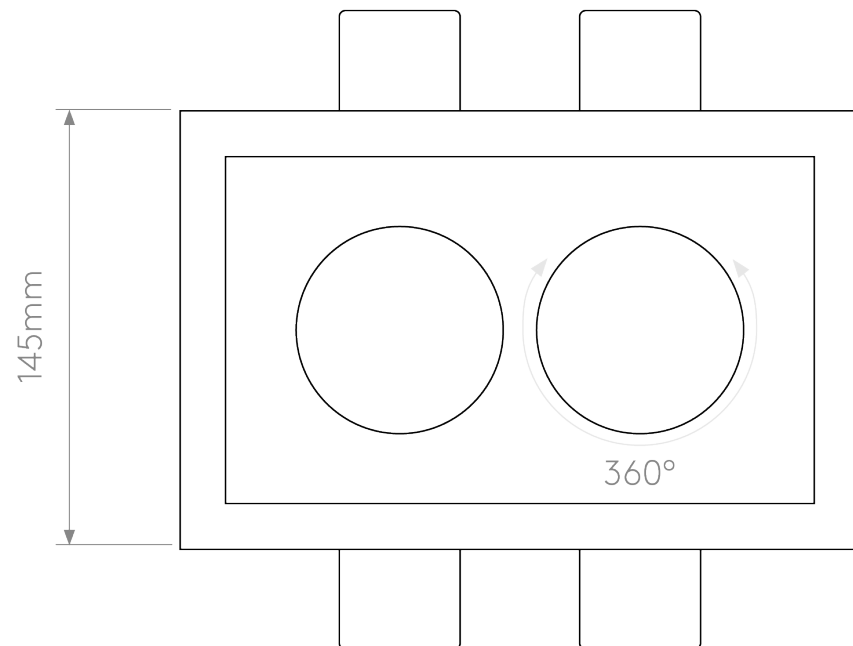

Astro Lighting - Blanco Trimless Twin Adjustable 1253006 - Plaster Downlight/Recessed Spot Light

CONTACT