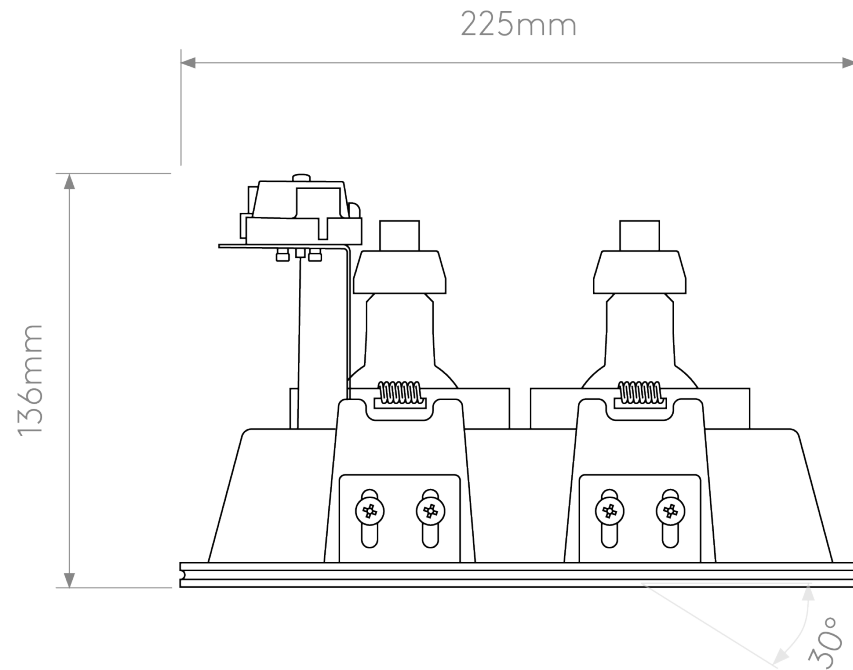

Astro Lighting - Blanco Trimless Twin Adjustable 1253006 - Plaster Downlight/Recessed Spot Light

CONTACT