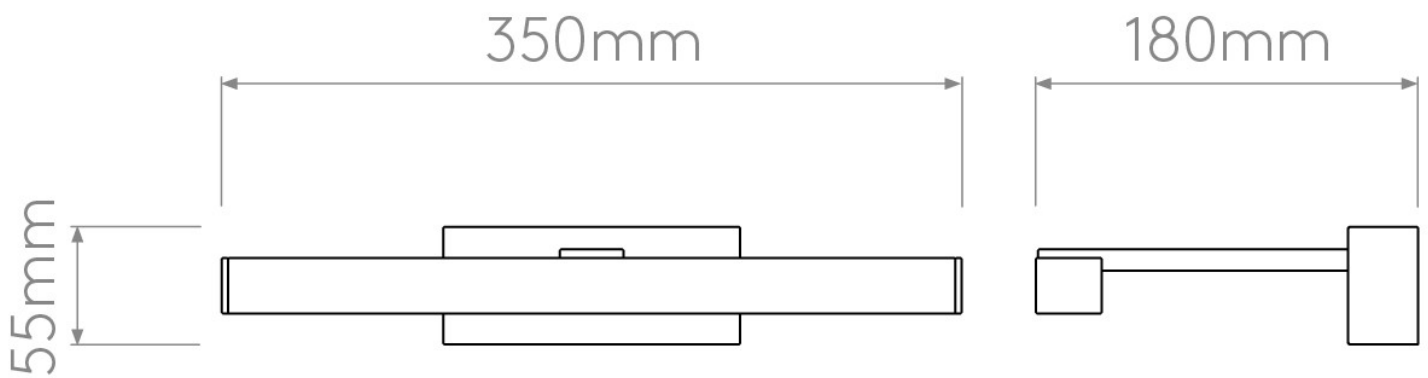

Astro Lighting - Kashima 350 LED 1174003 - IP44 Polished Chrome Wall Light

---

**CONTACT**