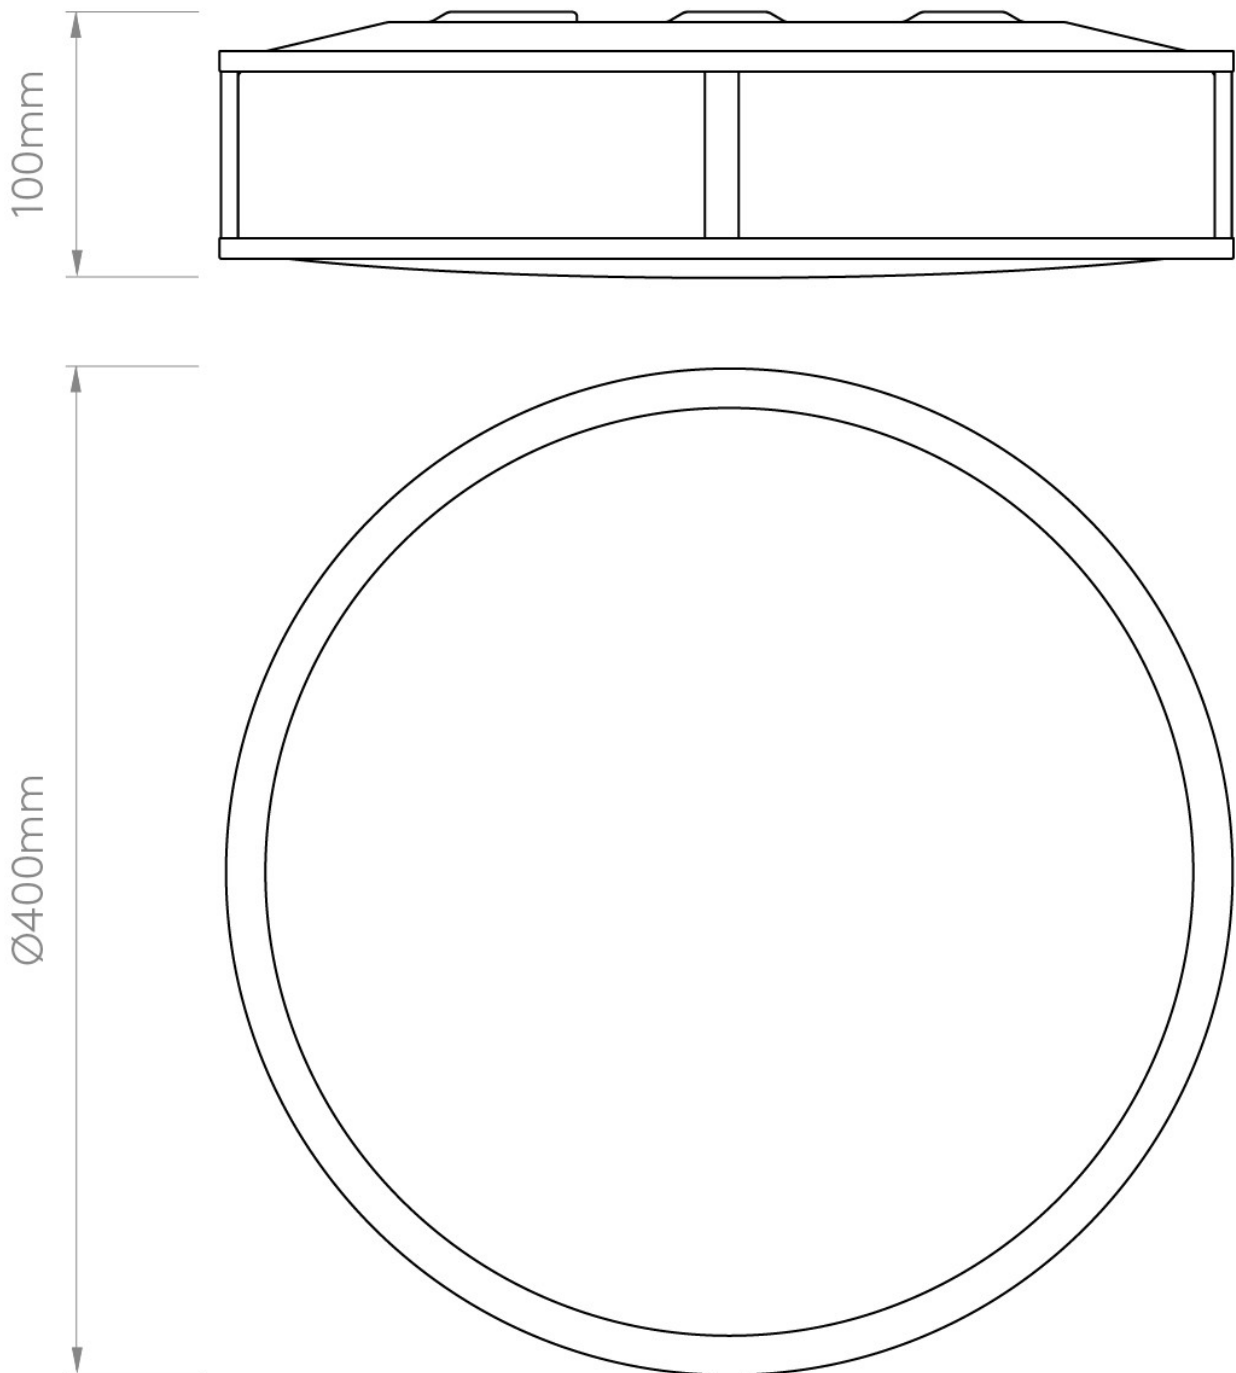

Astro Lighting - Mashiko 400 Round 1121026 (7421) - IP44 Polished Chrome Ceiling Light

Please note that some dimensions may vary slightly due to manufacturing tolerances, this includes cable entry and fixing holes