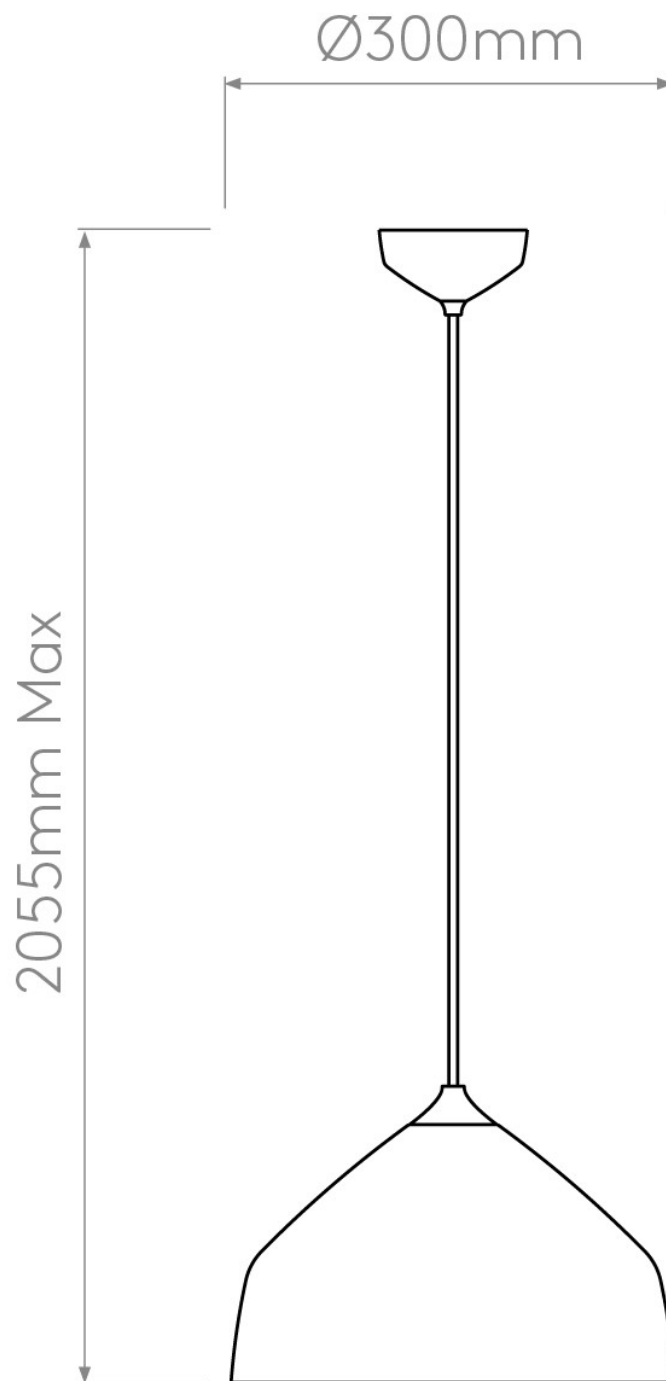

Astro Lighting - Ginestra 300 1361001 (7455) - Matt Black Pendant

Please note that some dimensions may vary slightly due to manufacturing tolerances, this includes cable entry and fixing holes

CONTACT