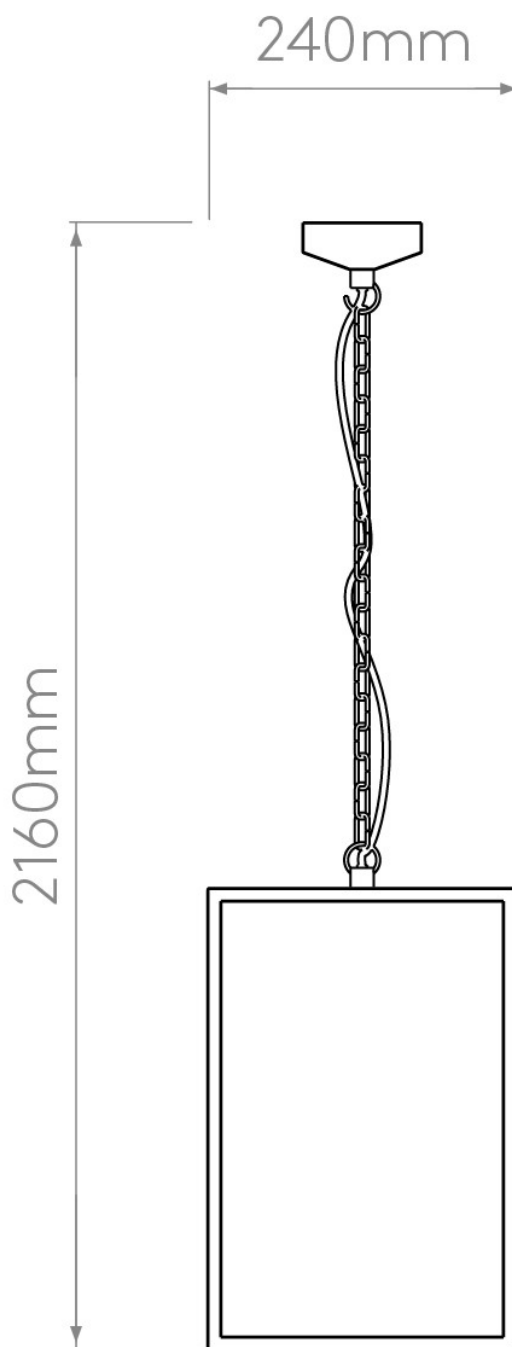

Astro Lighting - Homefield Pendant 360 1095015 (7814) - Textured Black Pendant

Please note that some dimensions may vary slightly due to manufacturing tolerances, this includes cable entry and fixing holes