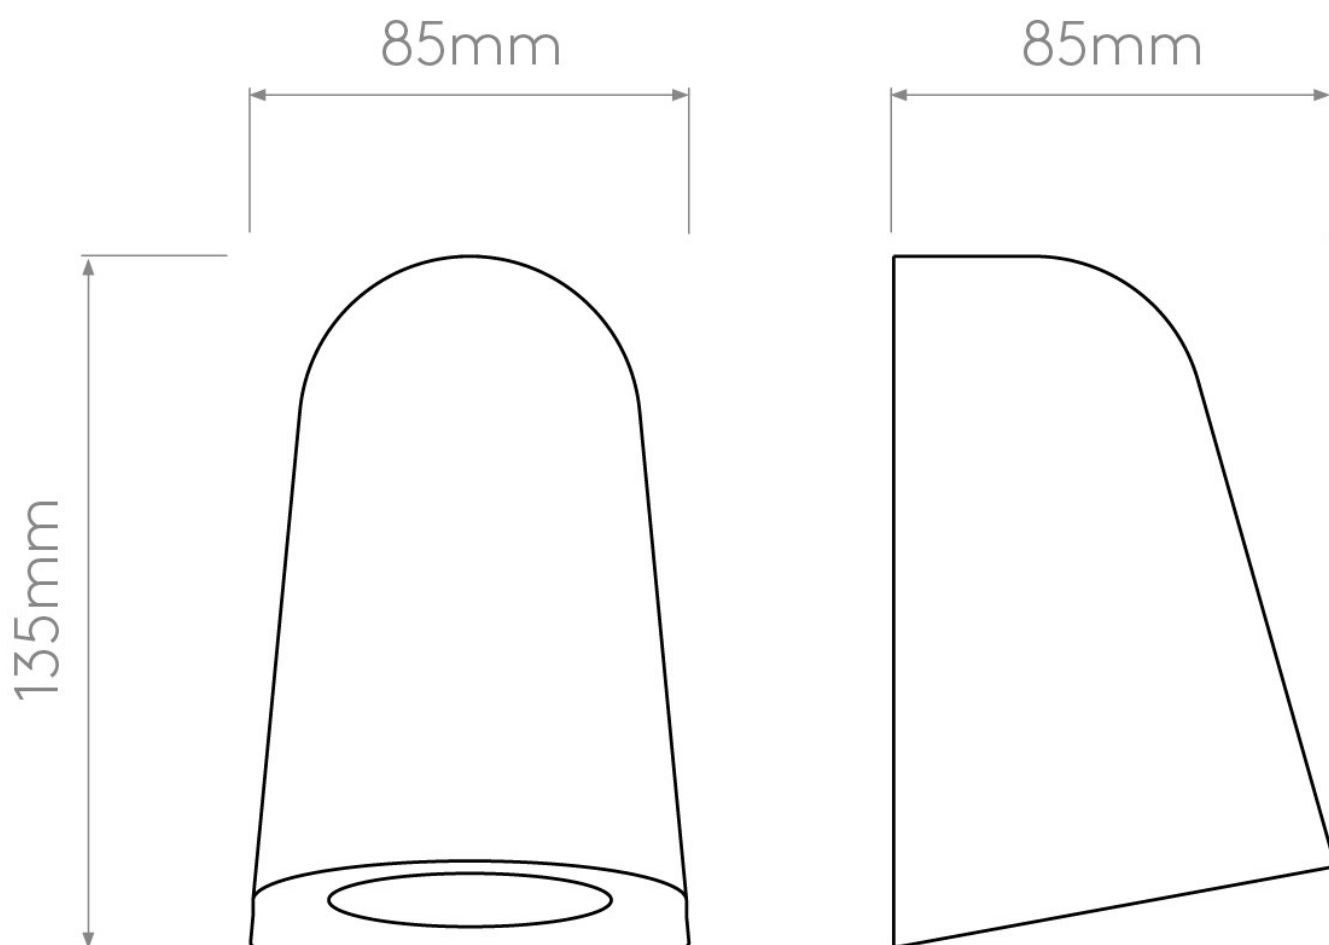

Astro Lighting - Mast Light 1317003 (7836) - IP65 Antique Brass Wall Light

Please note that some dimensions may vary slightly due to manufacturing tolerances, this includes cable entry and fixing holes