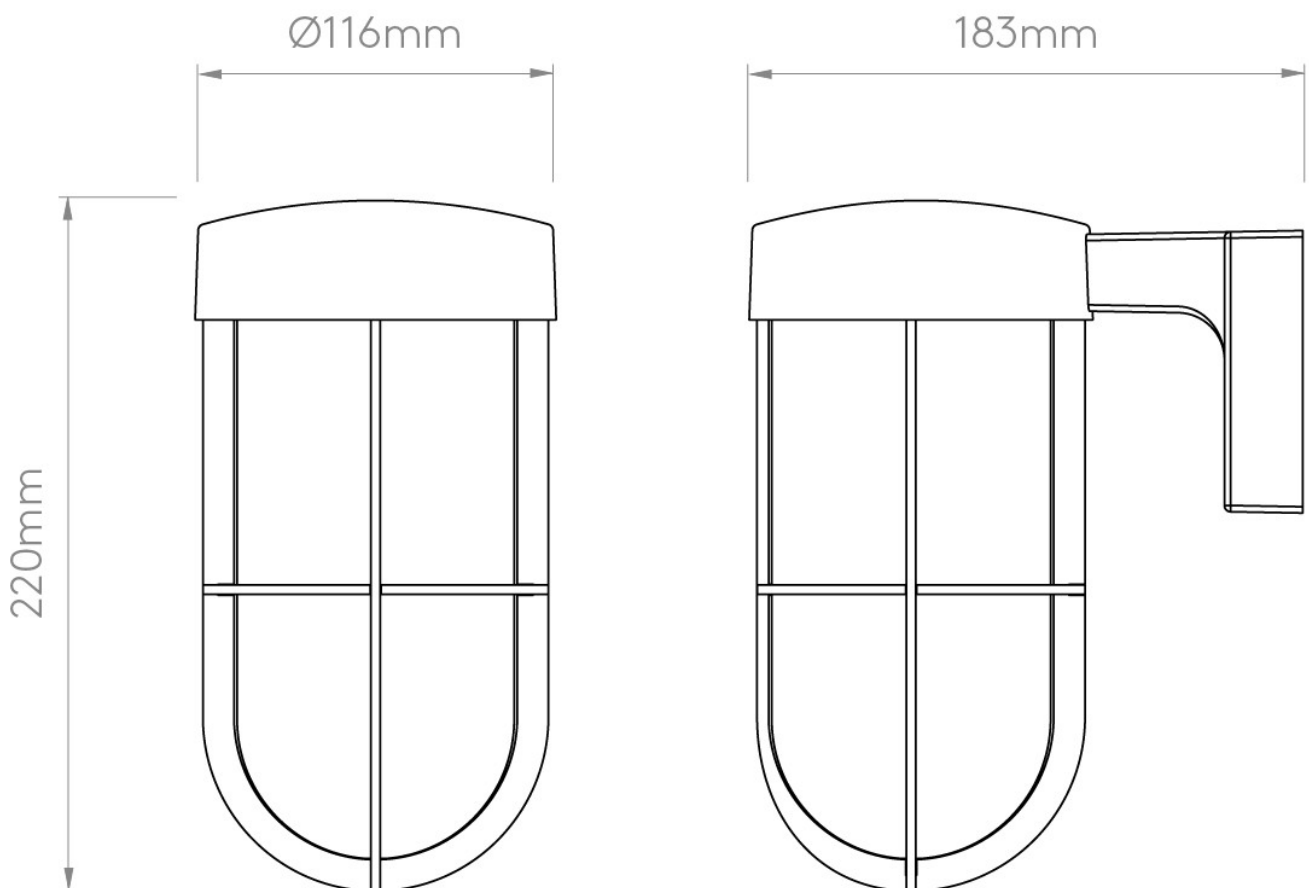

Astro Lighting - Cabin Wall Frosted 1368008 (7850) - IP44 Antique Brass Wall Light

Please note that some dimensions may vary slightly due to manufacturing tolerances, this includes cable entry and fixing holes