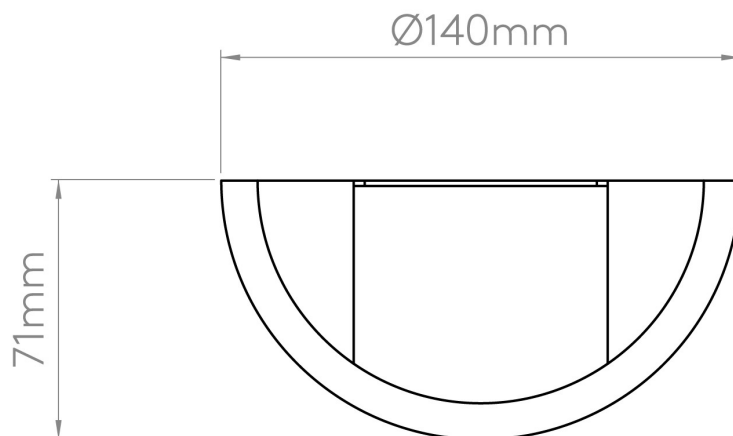

Astro Lighting - Serifos 220 1350003 - Plaster Wall Light

**CONTACT**