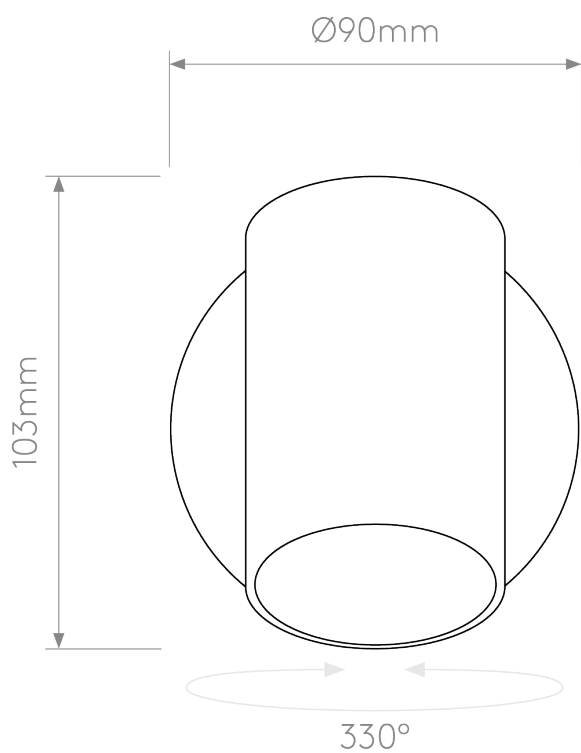

Astro Lighting - Ascoli Single Switched 1286009 - Bronze Reading Light

CONTACT