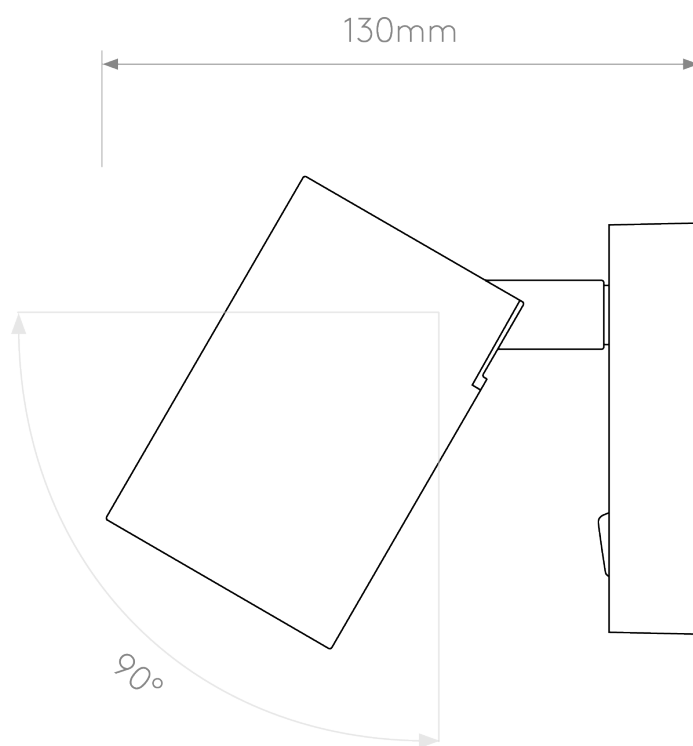

Astro Lighting - Ascoli Single Switched 1286009 - Bronze Reading Light

CONTACT