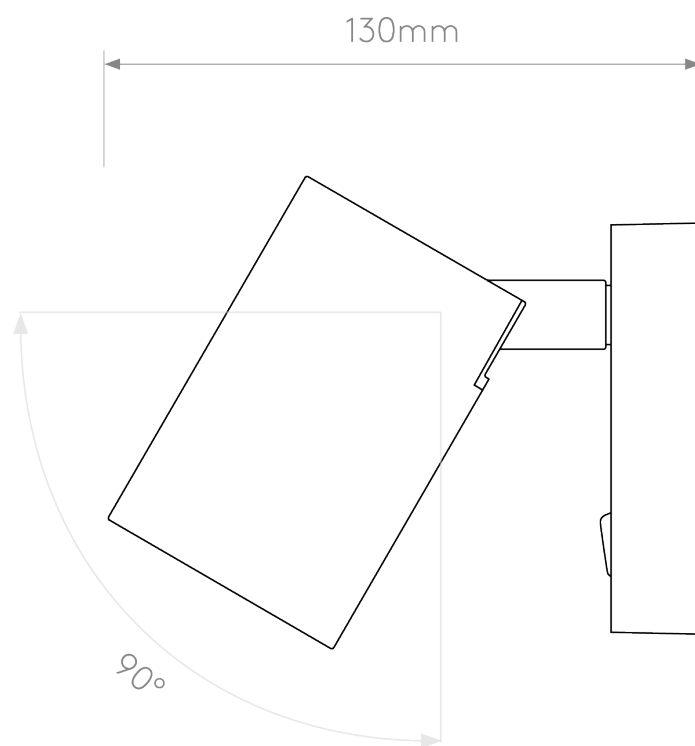

Astro Lighting - Ascoli Single Switched 1286010 - Textured White Reading Light

CONTACT