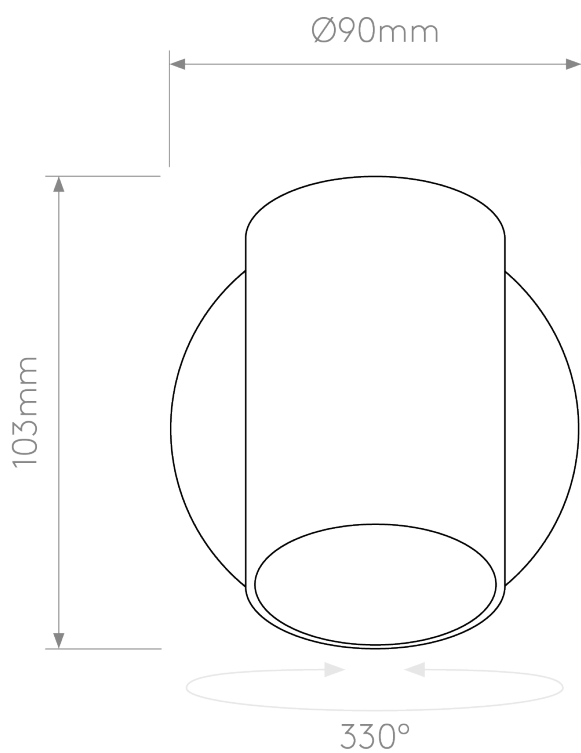

Astro Lighting - Ascoli Single Switched 1286010 - Textured White Reading Light

CONTACT