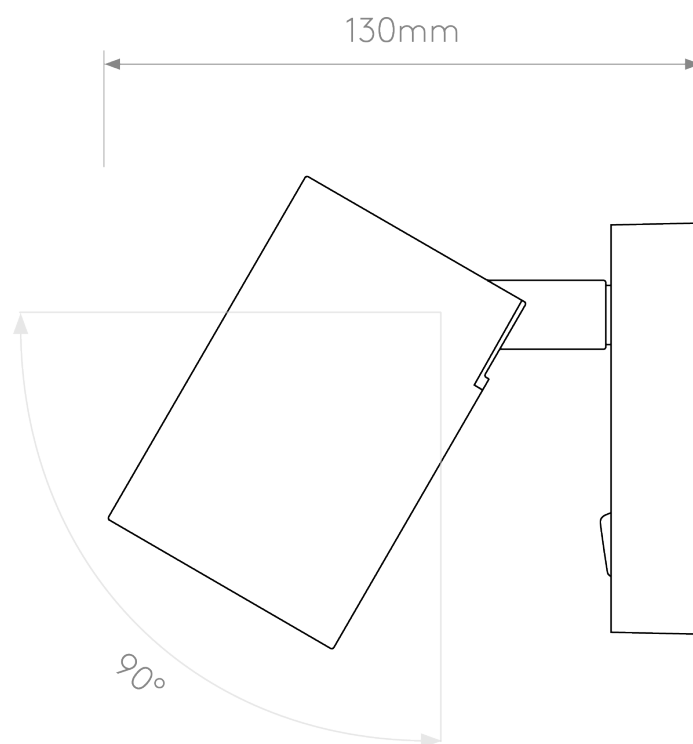

Astro Lighting - Ascoli Single Switched 1286011 - Matt Nickel Reading Light

**CONTACT**