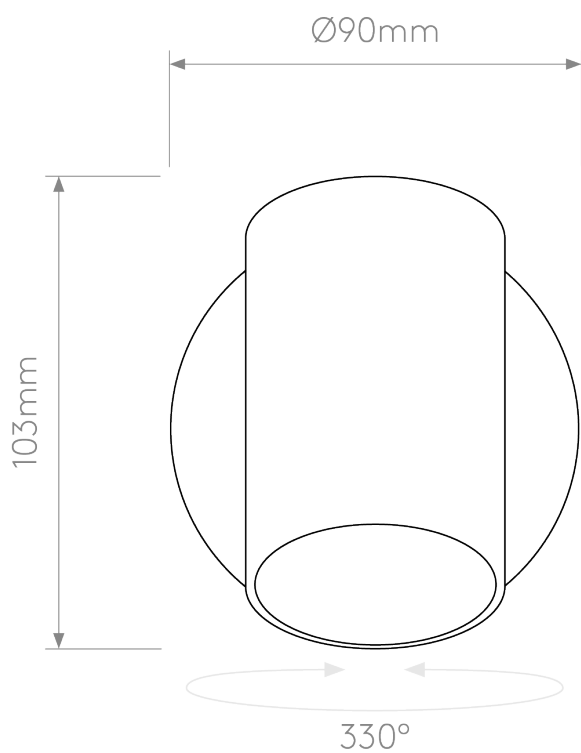

Astro Lighting - Ascoli Single Switched 1286011 - Matt Nickel Reading Light

**CONTACT**