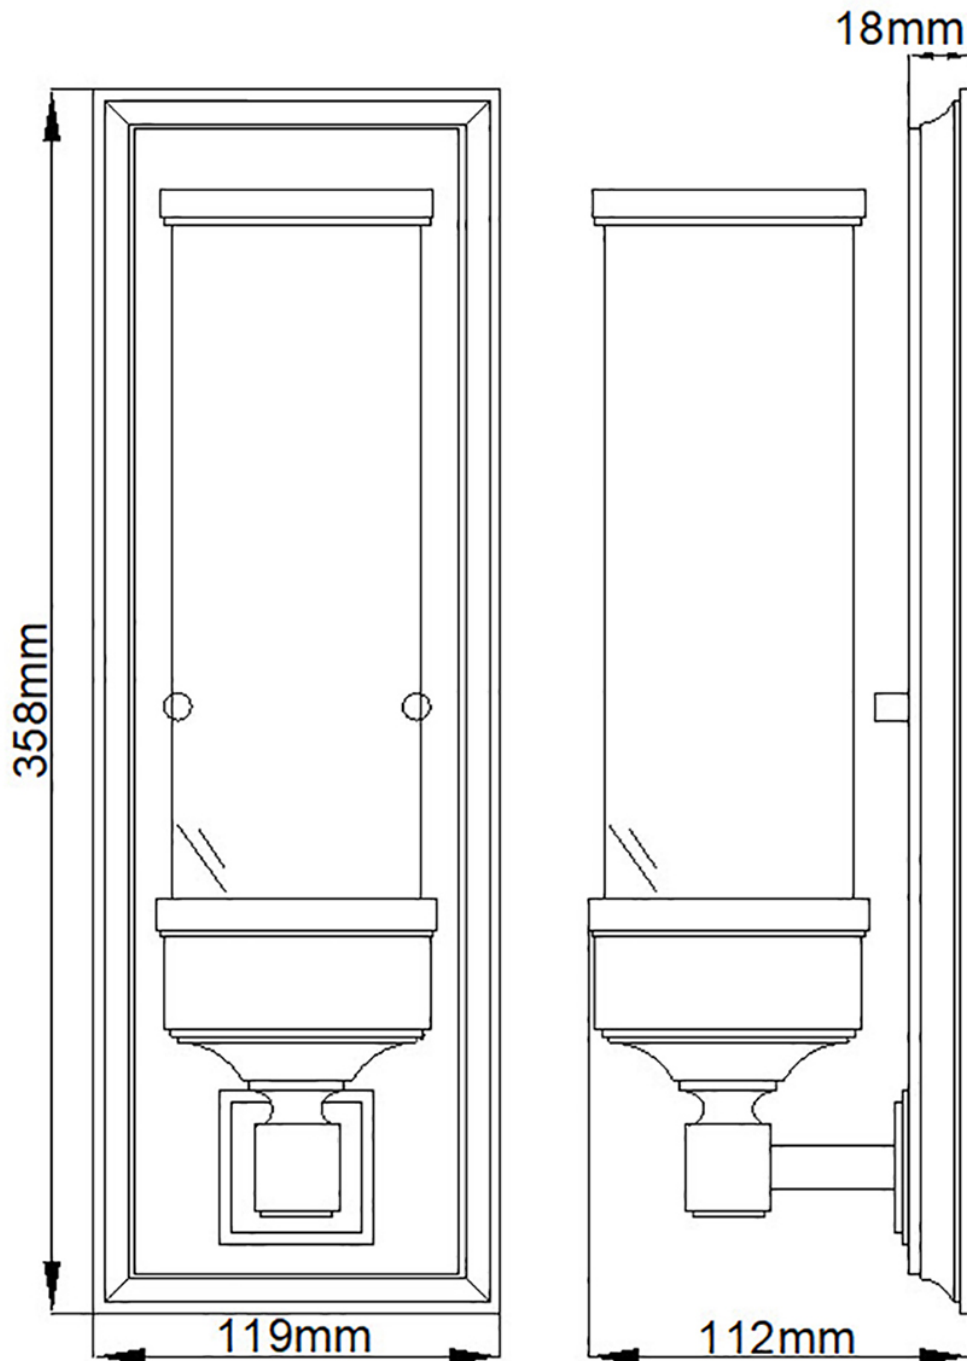

Elstead - Cambridge BATH-CM1 Wall Light

CONTACT