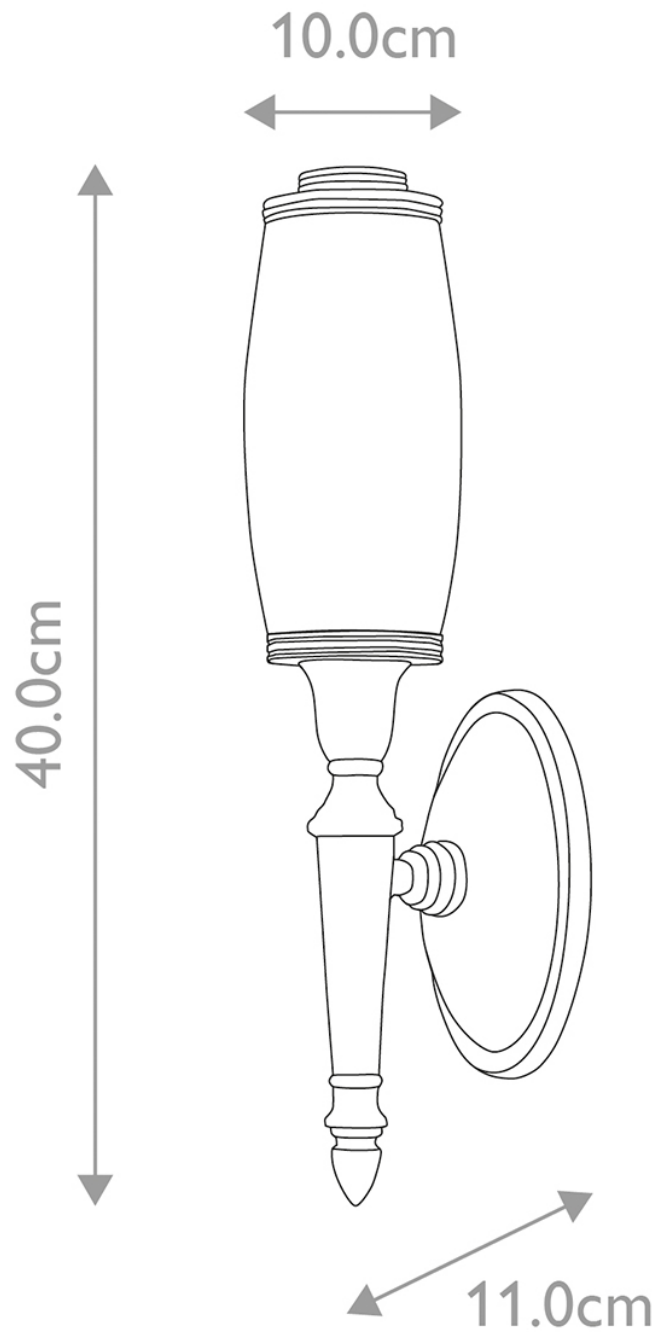

Elstead - Dryden BATH-DRYDEN5-PC Wall Light

CONTACT