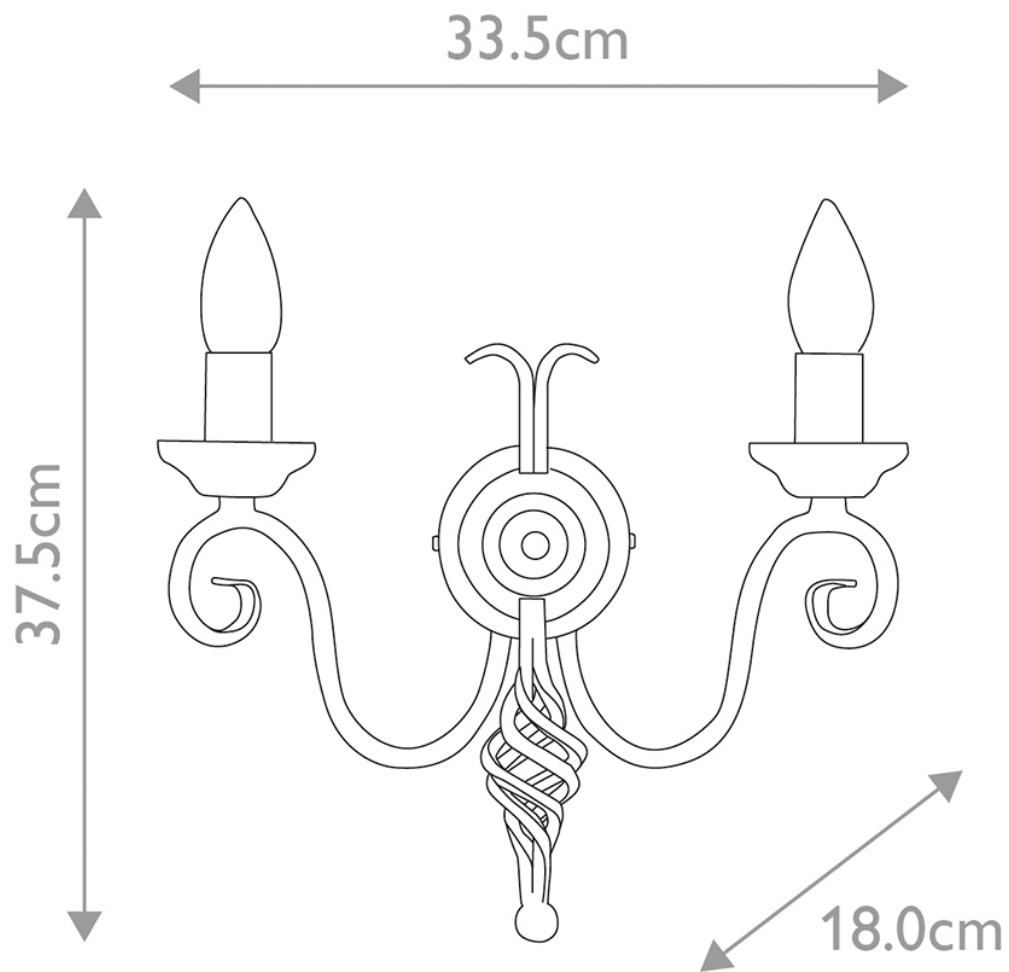

Elstead - Harlech HR2A-BLACK Wall Light

CONTACT