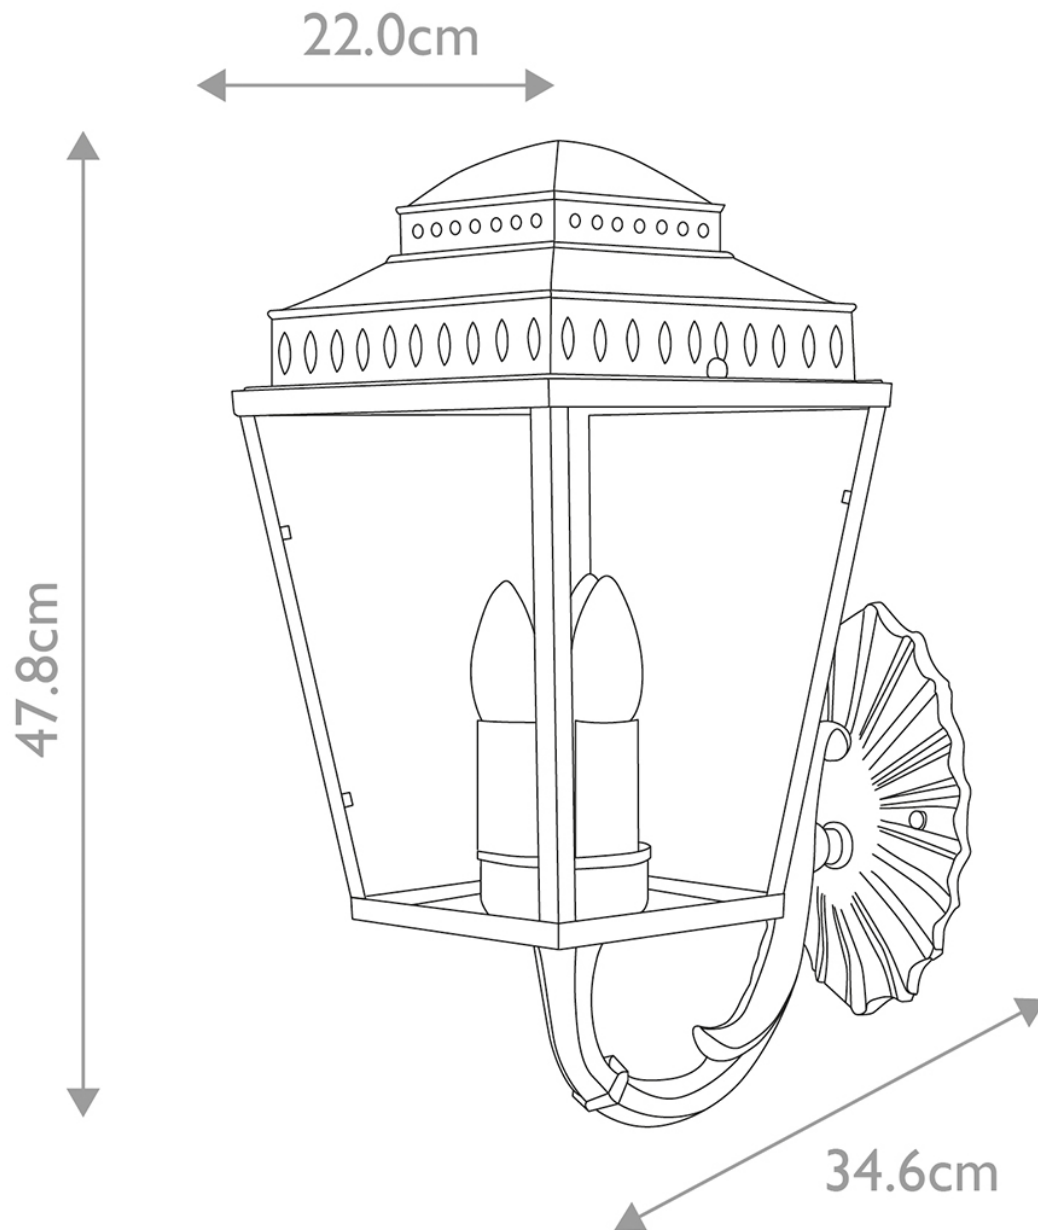

Elstead - Mansion House MANSION-HOUSE-WB1-BR Wall Light

CONTACT