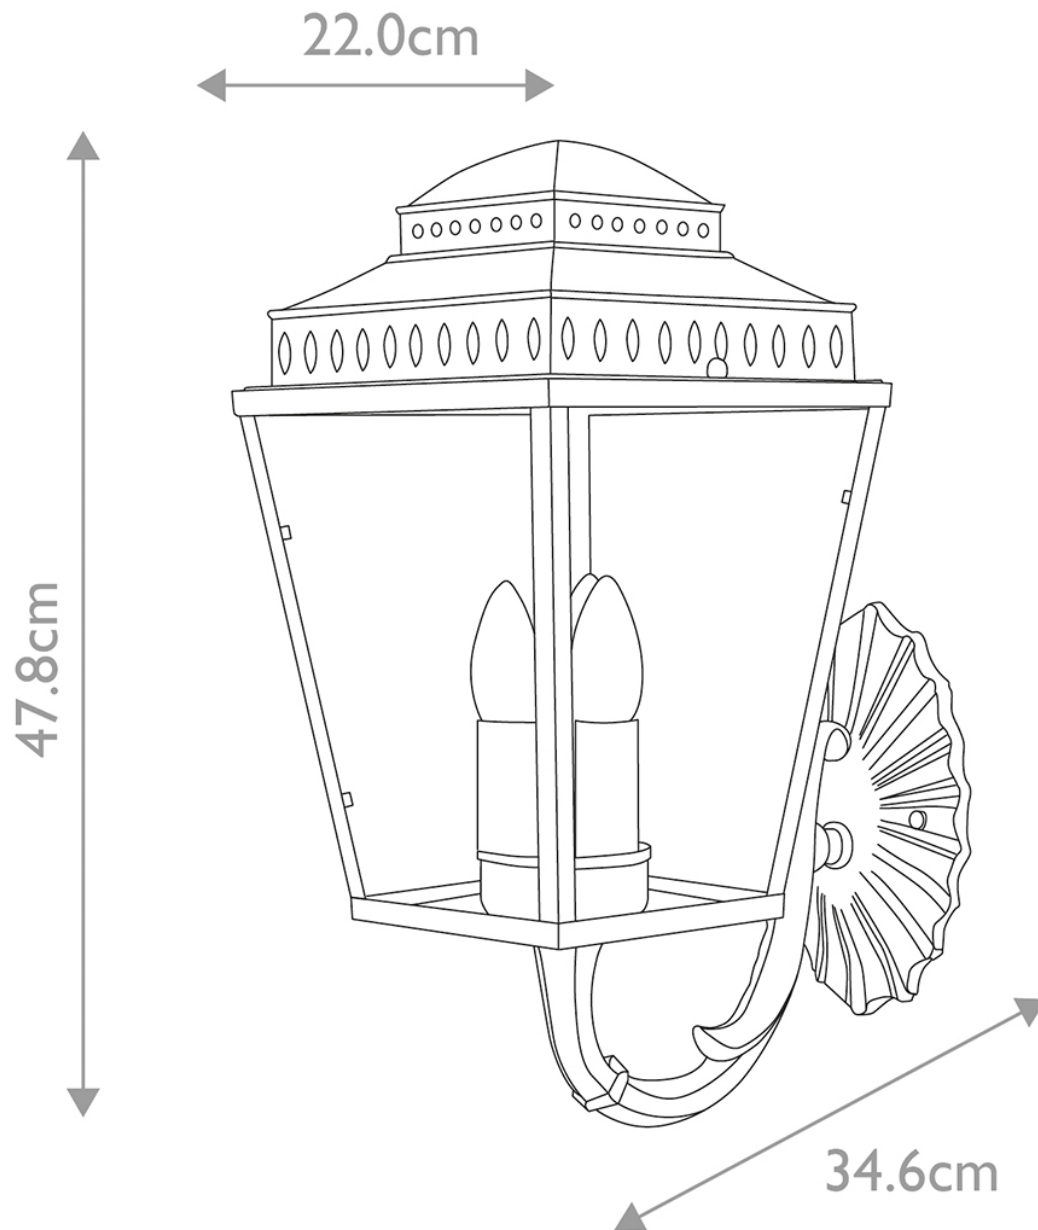

Elstead - Mansion House MANSION-HOUSE-WB1-PN Wall Light

CONTACT