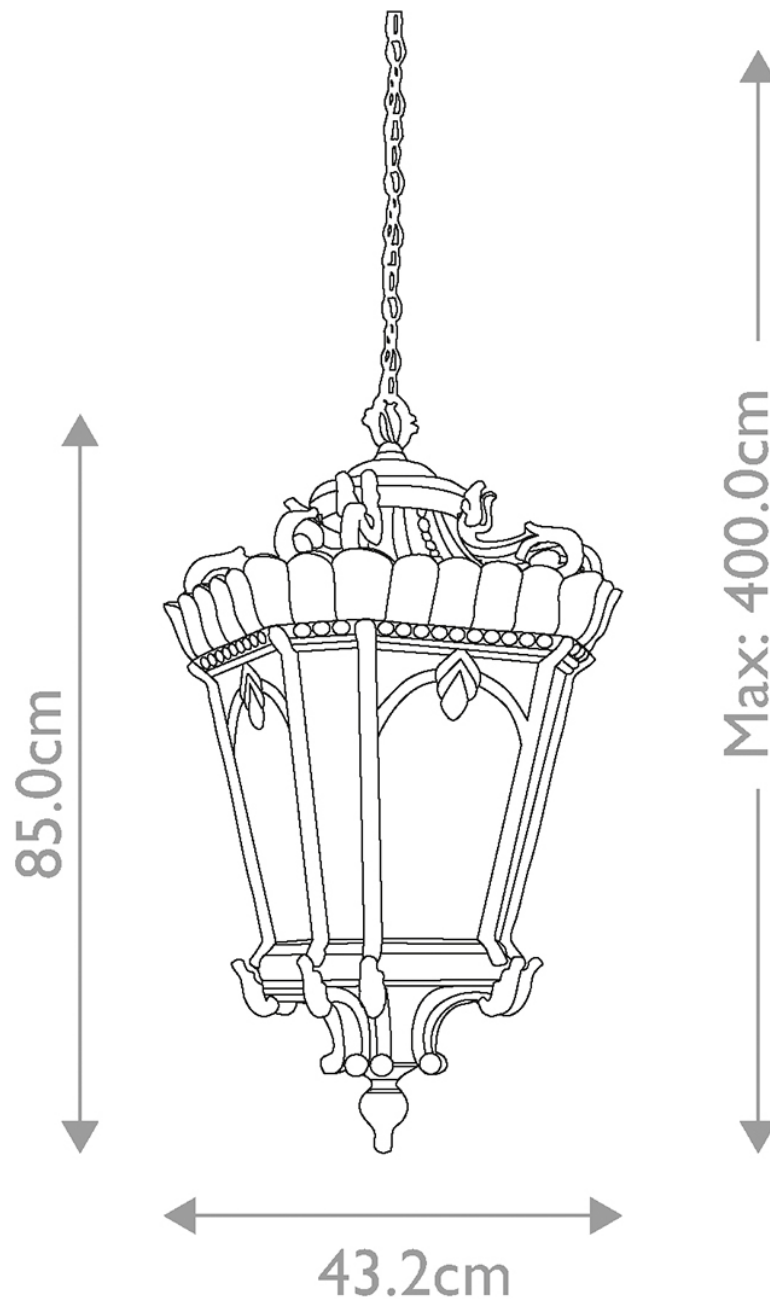

Elstead - Kichler - Tournai KL-TOURNAI8G-XL Chain Lantern

CONTACT