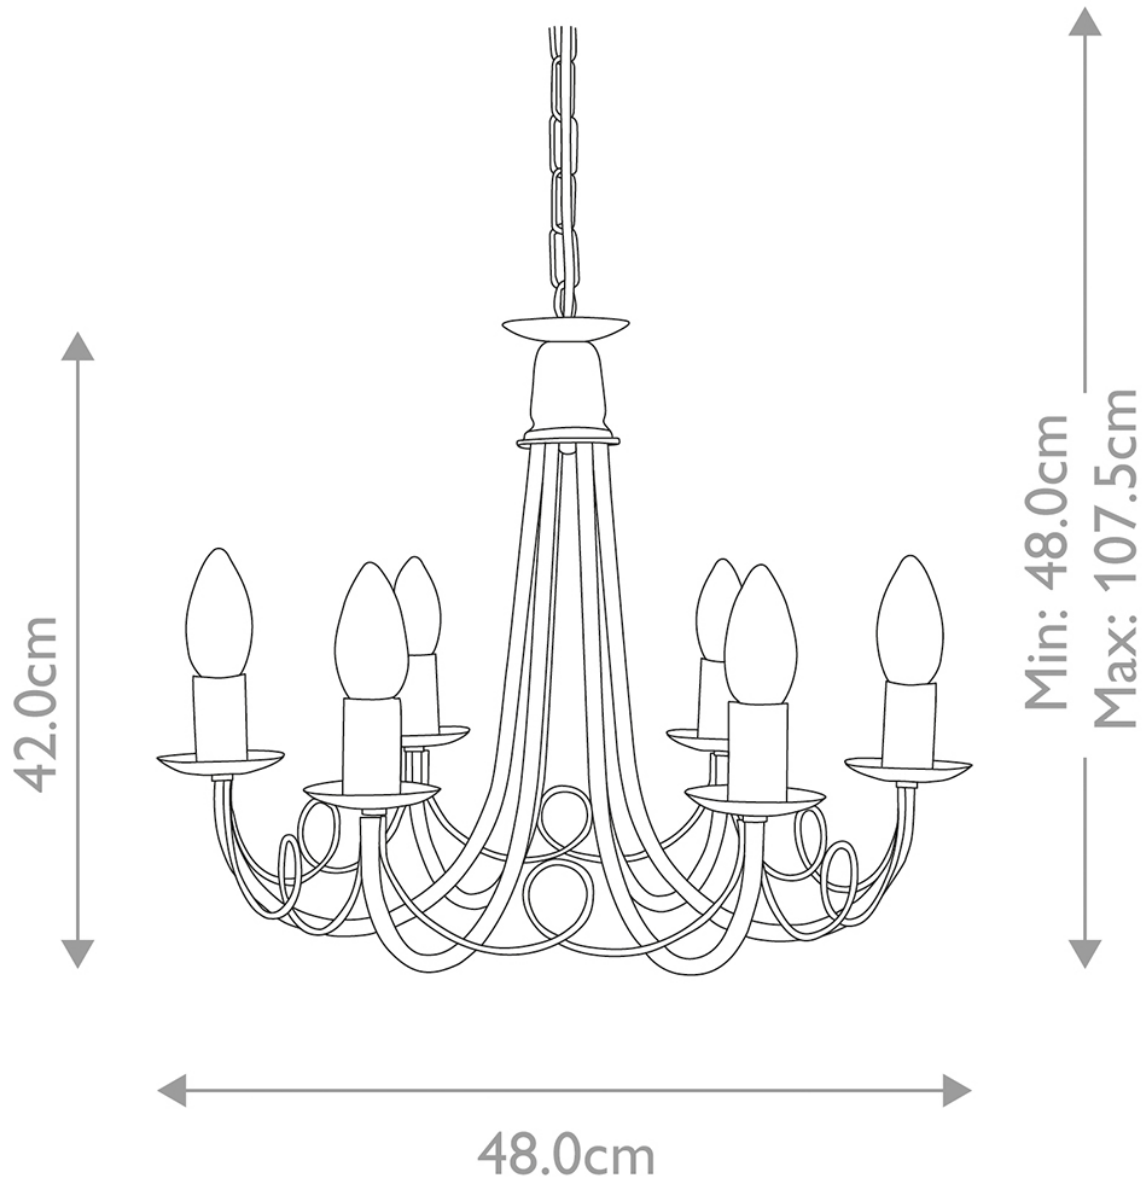

Elstead - Minster MN6-BLK-GOLD Chandelier

CONTACT