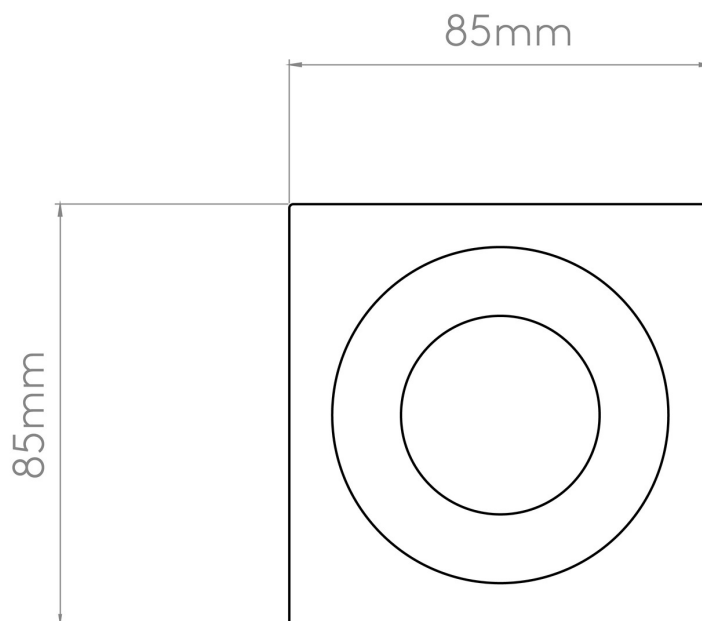

Astro Lighting - Minima Square Fixed IP65 1249018 (5794) - IP65 Matt White Downlight/Recessed Spot Light

Please note that some dimensions may vary slightly due to manufacturing tolerances, this includes cable entry and fixing holes