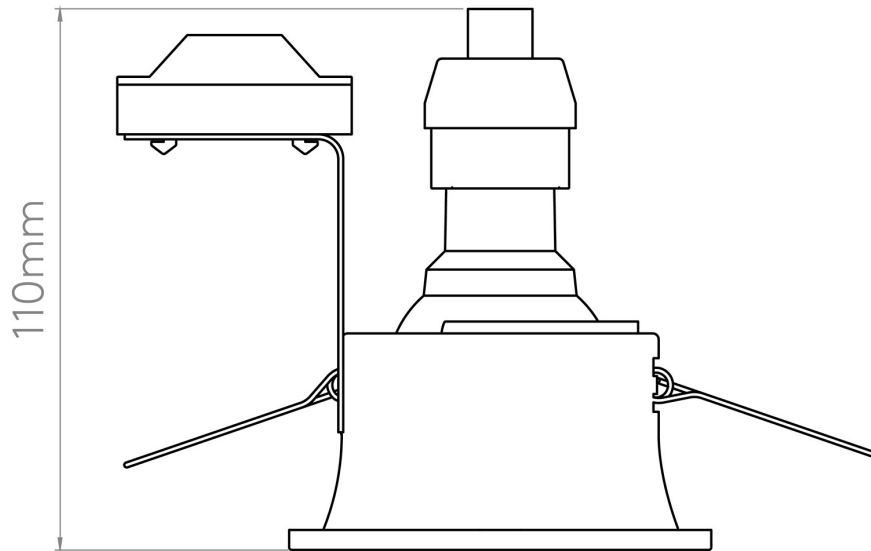

Astro Lighting - Minima Square Fixed IP65 1249018 (5794) - IP65 Matt White Downlight/Recessed Spot Light

Please note that some dimensions may vary slightly due to manufacturing tolerances, this includes cable entry and fixing holes