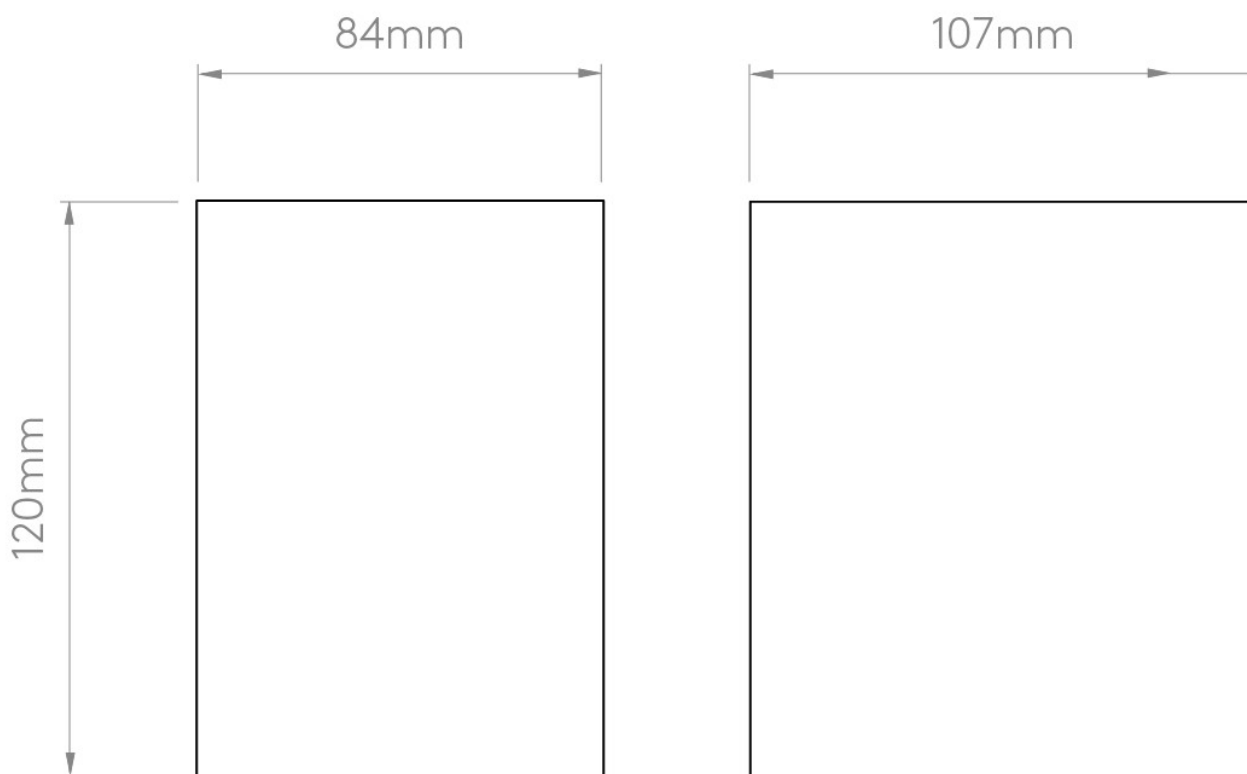

Astro Lighting - Oslo 120 LED 1298019 (8184) - Coastal IP65 Concrete Wall Light

Please note that some dimensions may vary slightly due to manufacturing tolerances, this includes cable entry and fixing holes