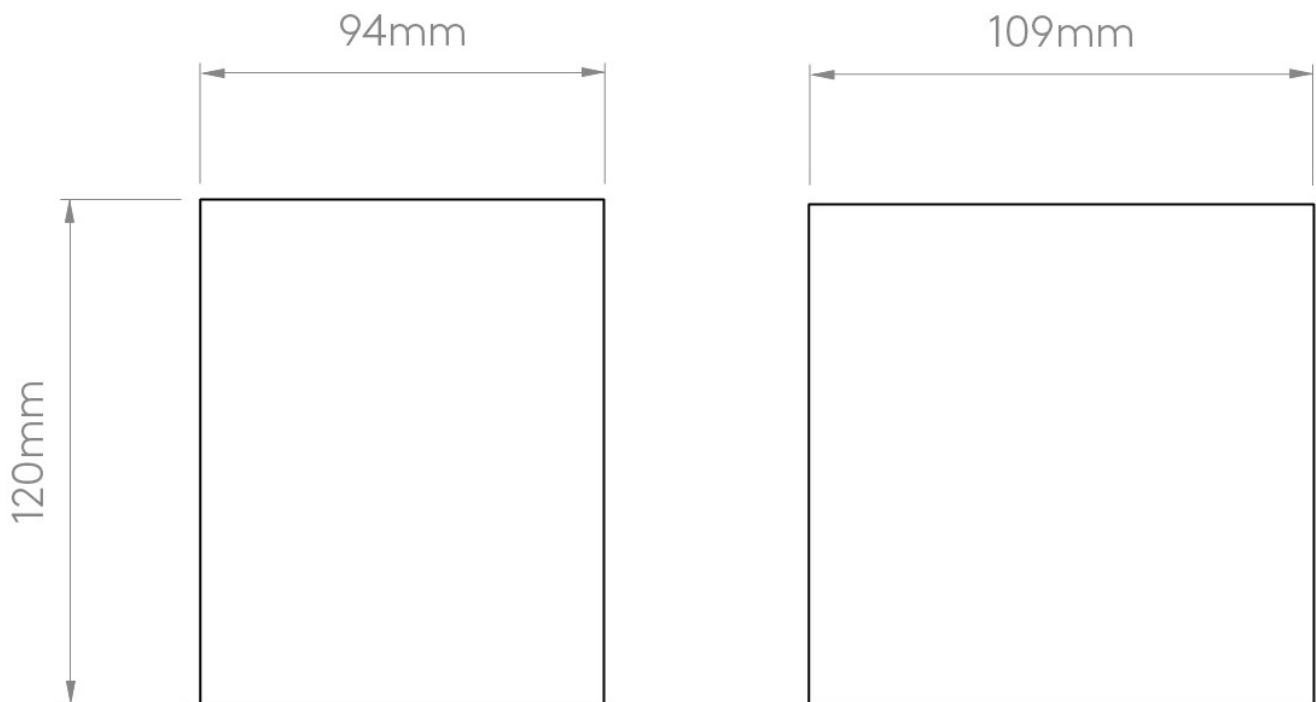

Astro Lighting - Dunbar 120 LED 1384019 (8186) - Coastal IP65 Concrete Wall Light

Please note that some dimensions may vary slightly due to manufacturing tolerances, this includes cable entry and fixing holes