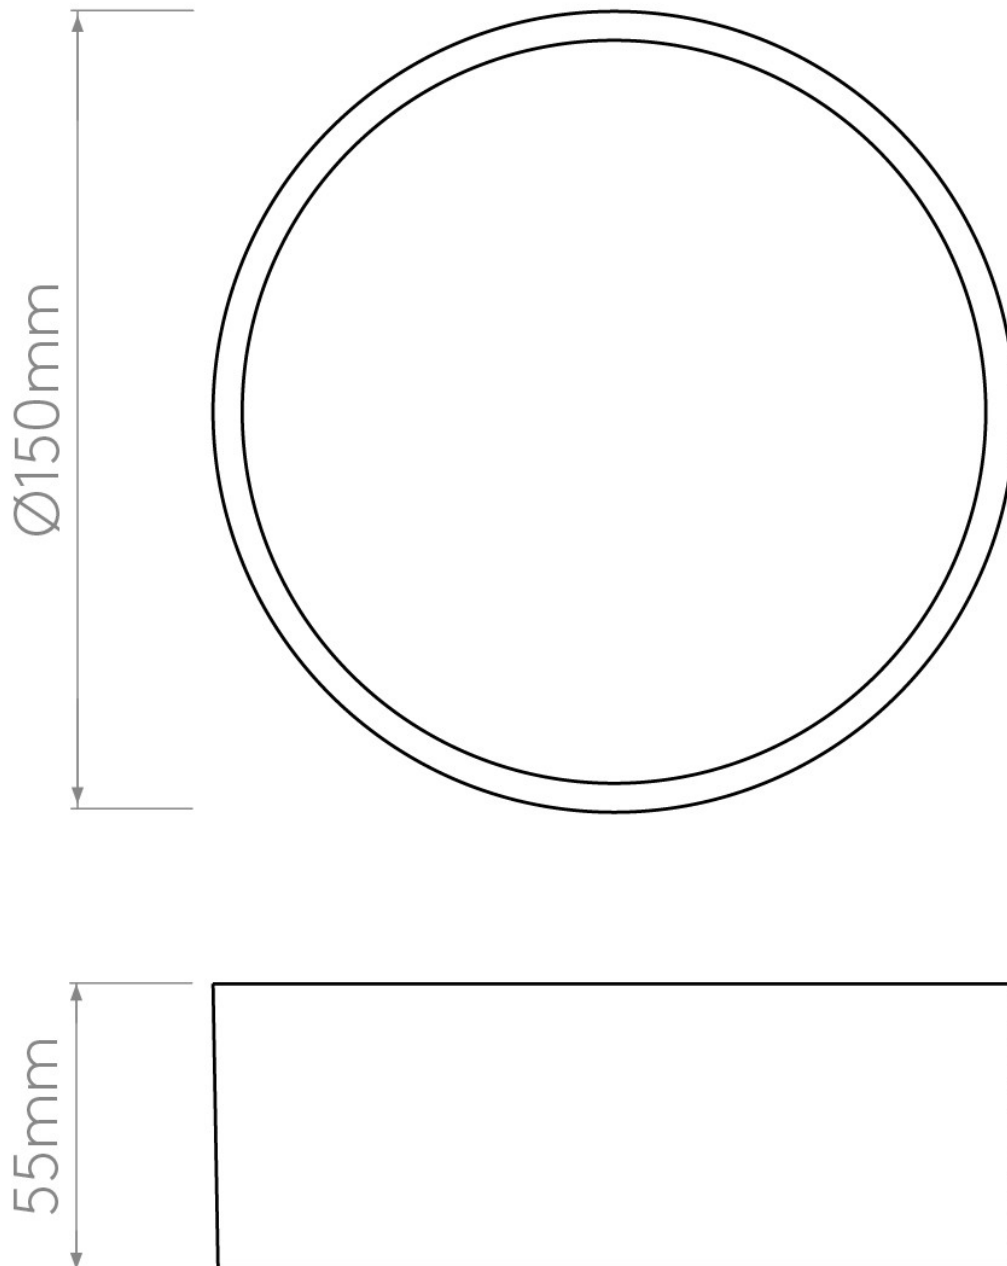

Astro Lighting - Kea 150 Round 1391001 (8019) - IP65 Textured White Wall Light

Please note that some dimensions may vary slightly due to manufacturing tolerances, this includes cable entry and fixing holes