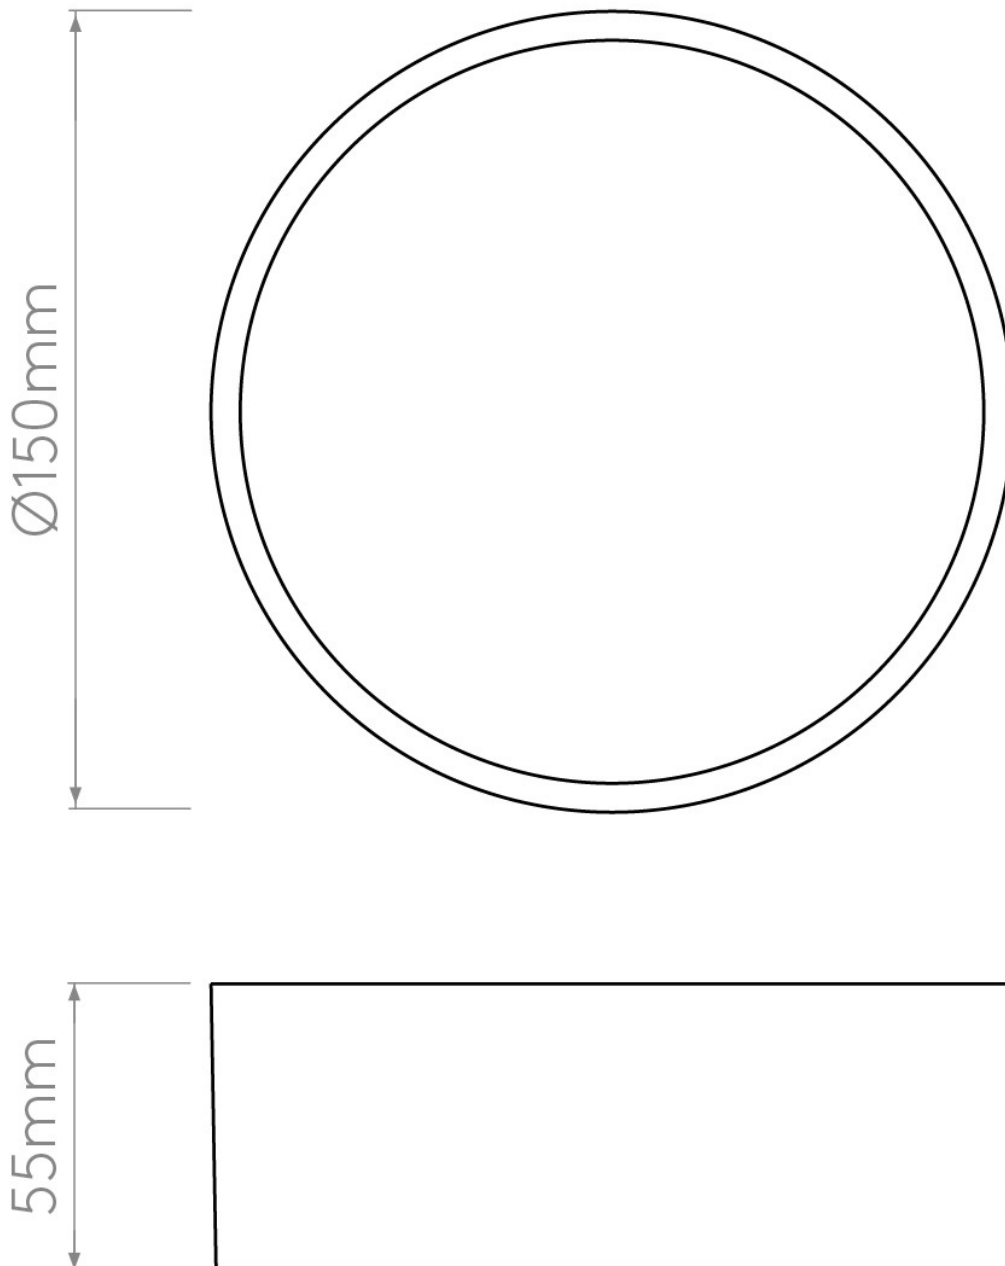

Astro Lighting - Kea 150 Round 1391002 (8020) - IP65 Textured Black Wall Light

Please note that some dimensions may vary slightly due to manufacturing tolerances, this includes cable entry and fixing holes