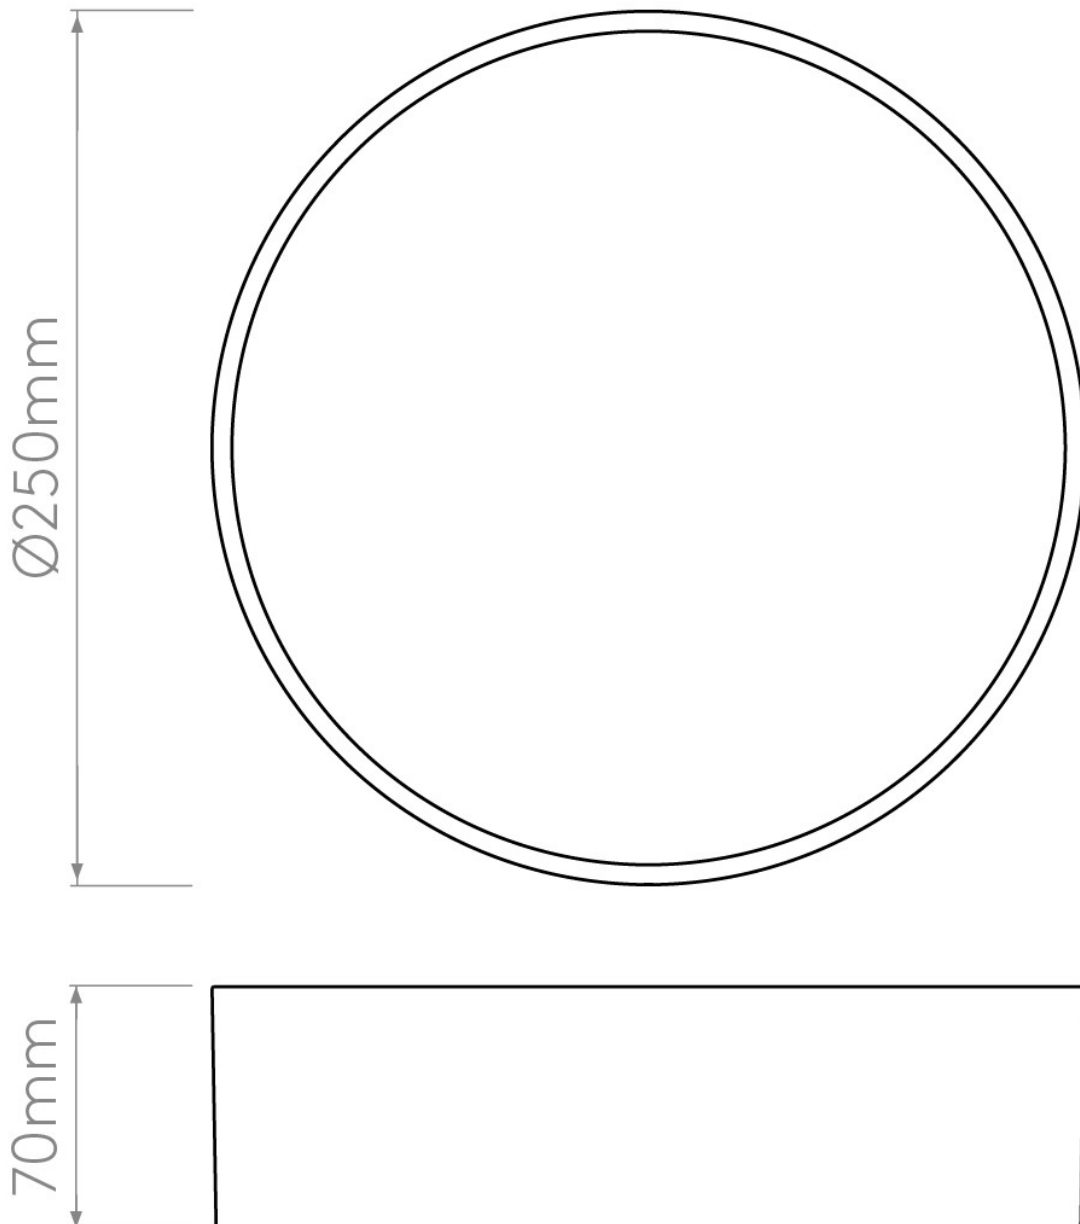

Astro Lighting - Kea 250 Round 1391003 (8021) - IP65 Textured White Wall Light

Please note that some dimensions may vary slightly due to manufacturing tolerances, this includes cable entry and fixing holes