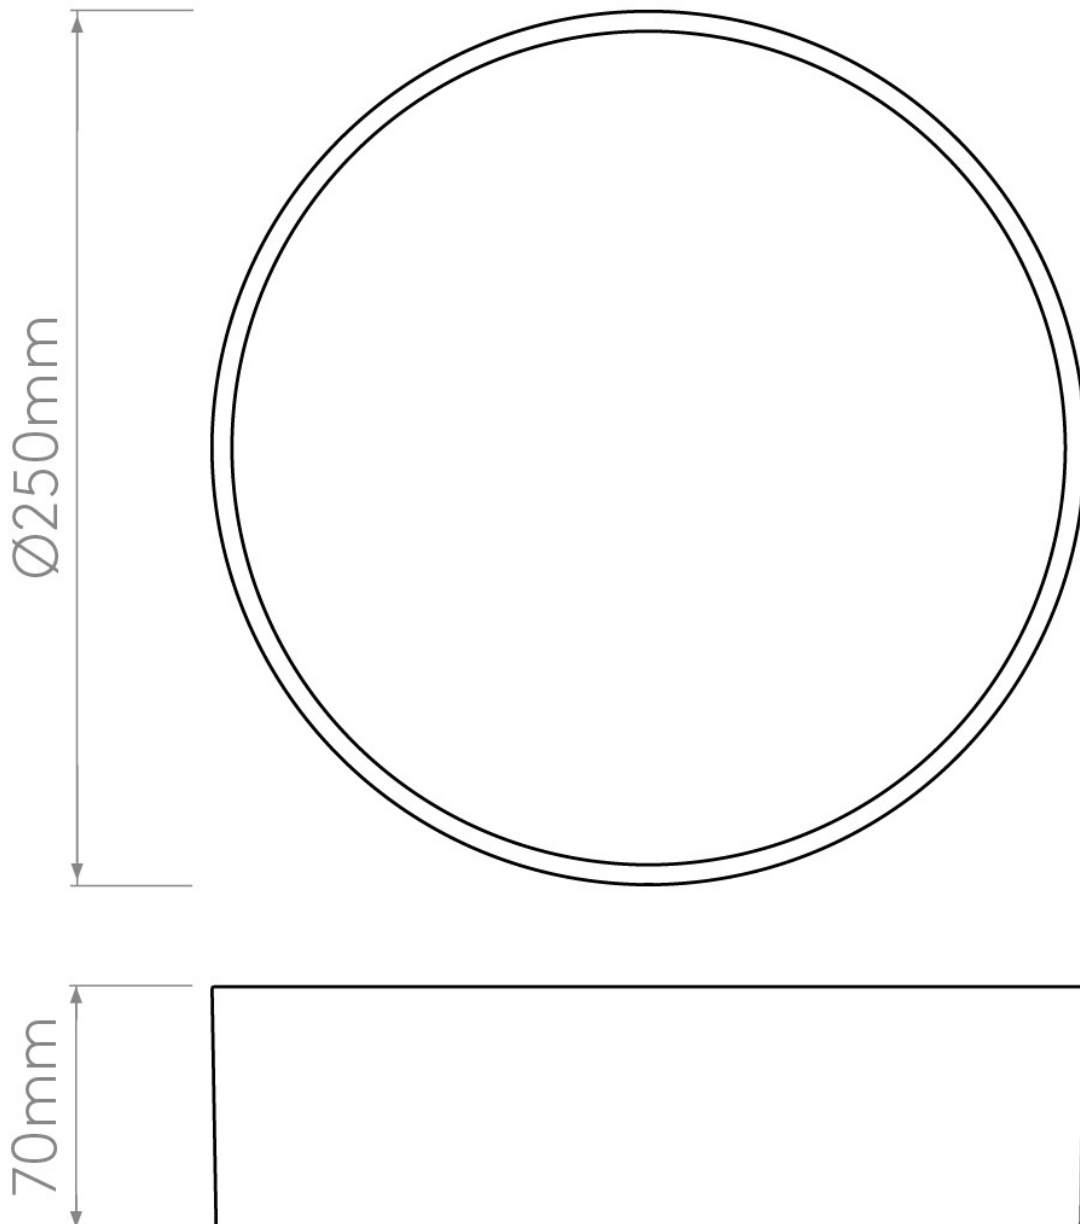

Astro Lighting - Kea 250 Round 1391004 (8022) - IP65 Textured Black Wall Light

Please note that some dimensions may vary slightly due to manufacturing tolerances, this includes cable entry and fixing holes