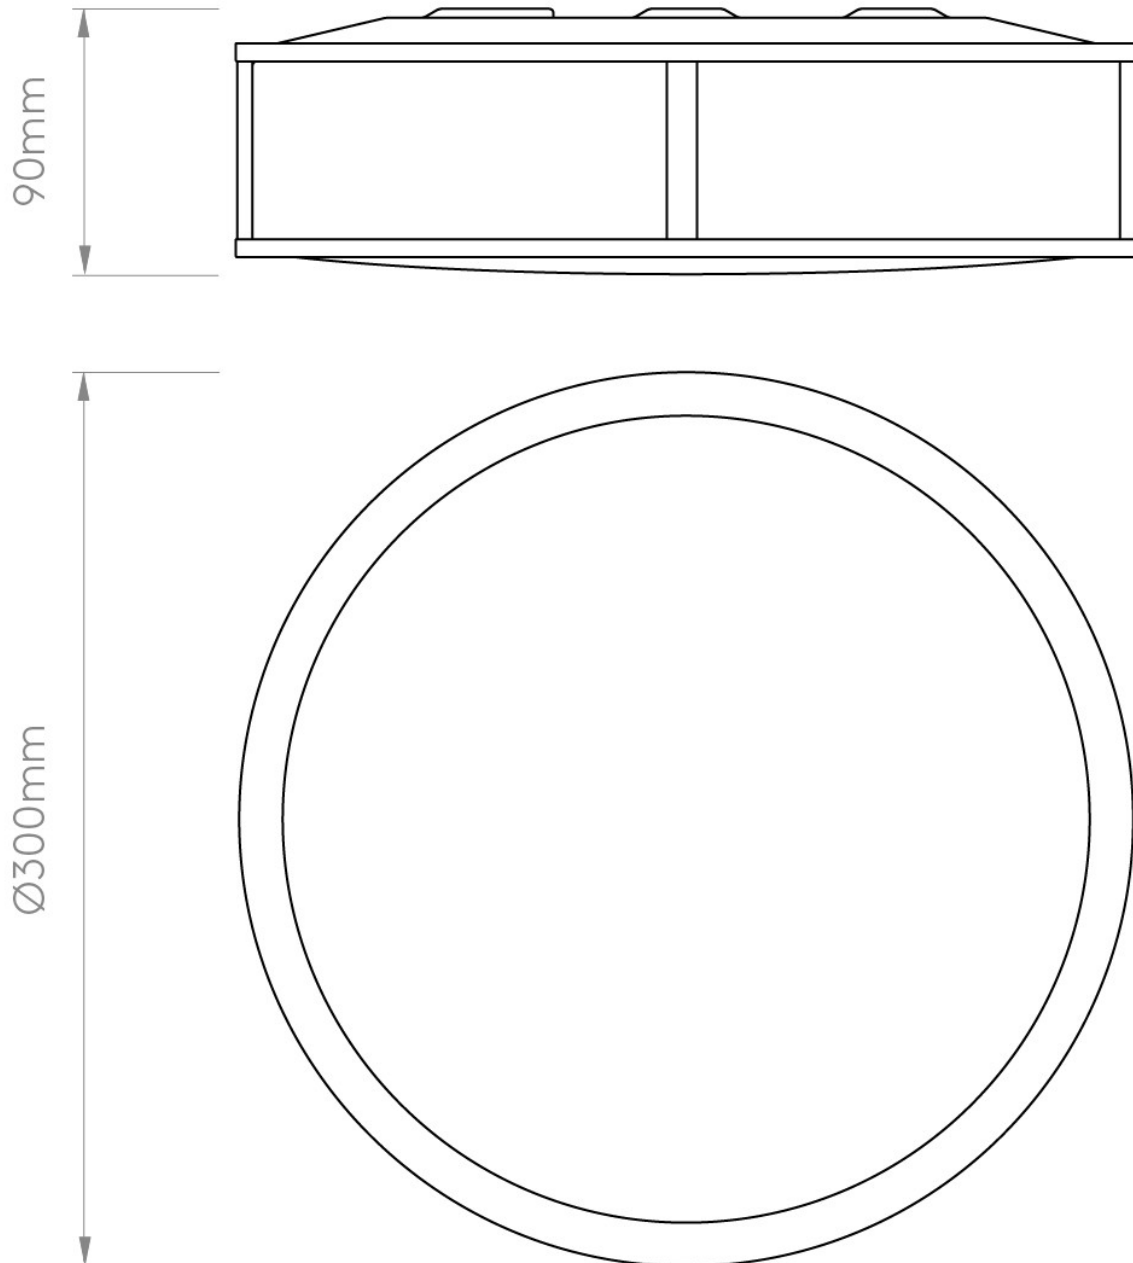

Astro Lighting - Mashiko Round 300 1121043 (7986) - IP44 Bronze Ceiling Light

Please note that some dimensions may vary slightly due to manufacturing tolerances, this includes cable entry and fixing holes