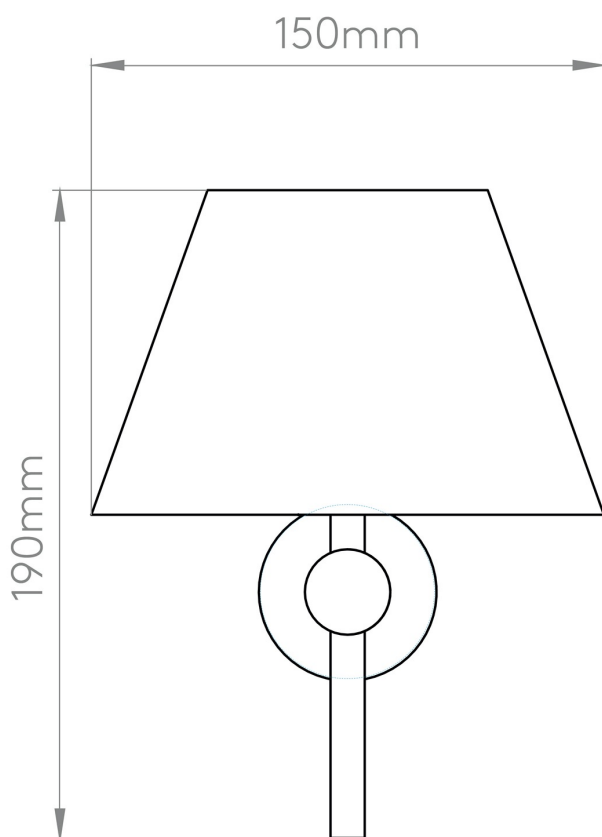

Astro Lighting - Roma 1050007 (8033) - IP44 Matt Black Wall Light

Please note that some dimensions may vary slightly due to manufacturing tolerances, this includes cable entry and fixing holes

CONTACT