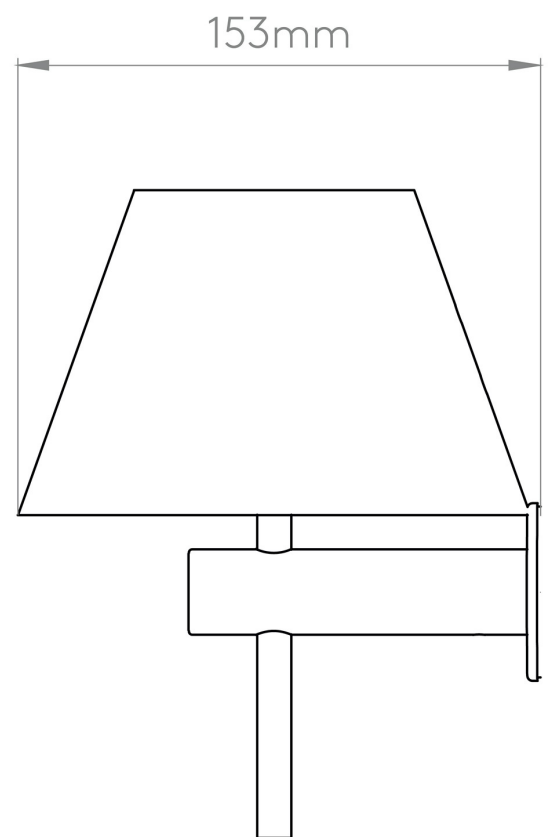

Astro Lighting - Roma 1050007 (8033) - IP44 Matt Black Wall Light

Please note that some dimensions may vary slightly due to manufacturing tolerances, this includes cable entry and fixing holes

CONTACT