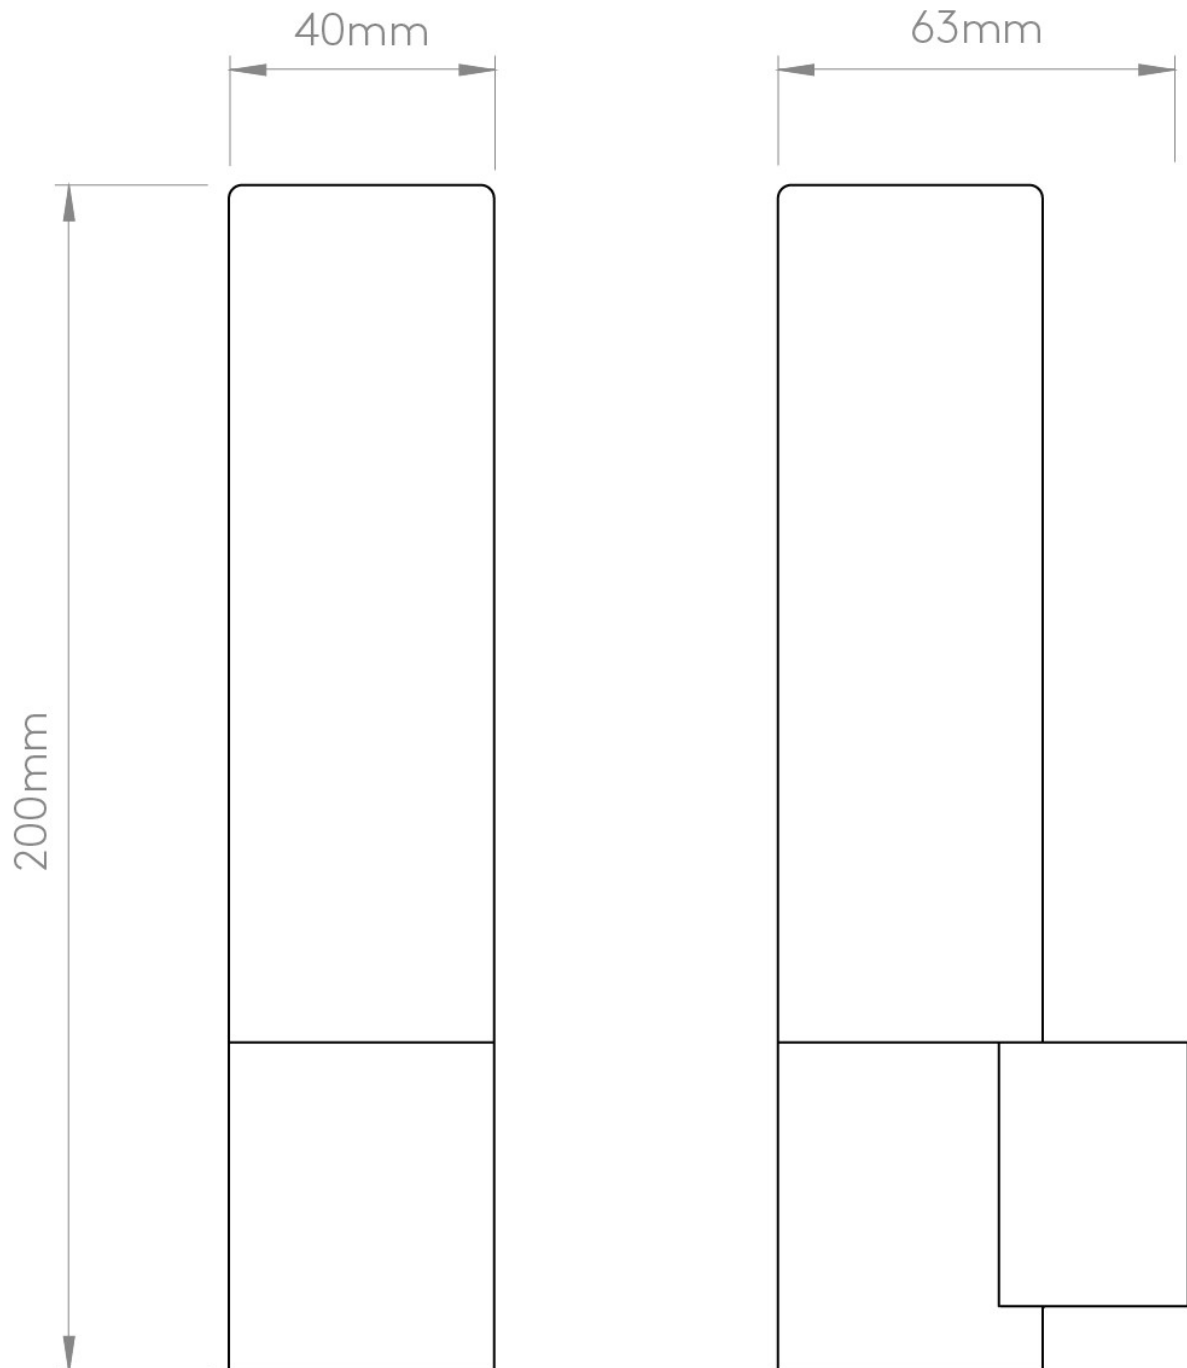

Astro Lighting - Bari 1047006 - IP44 Matt Black Wall Light

**CONTACT**