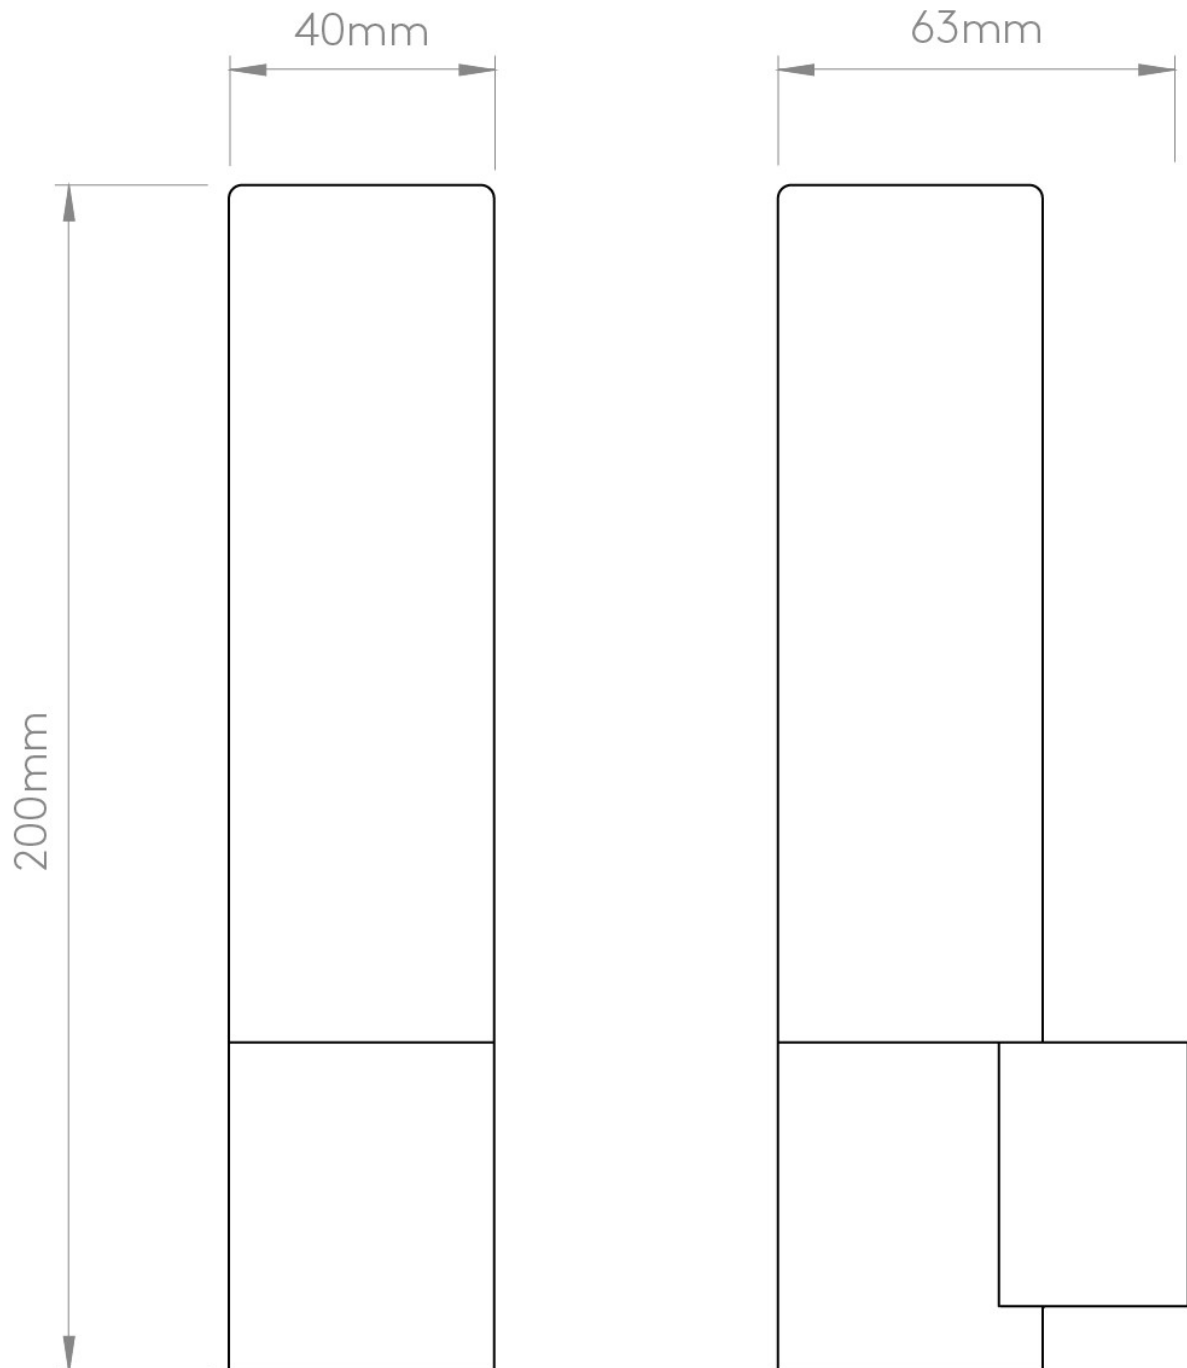

Astro Lighting - Bari 1047008 - IP44 Matt Gold Wall Light

**CONTACT**