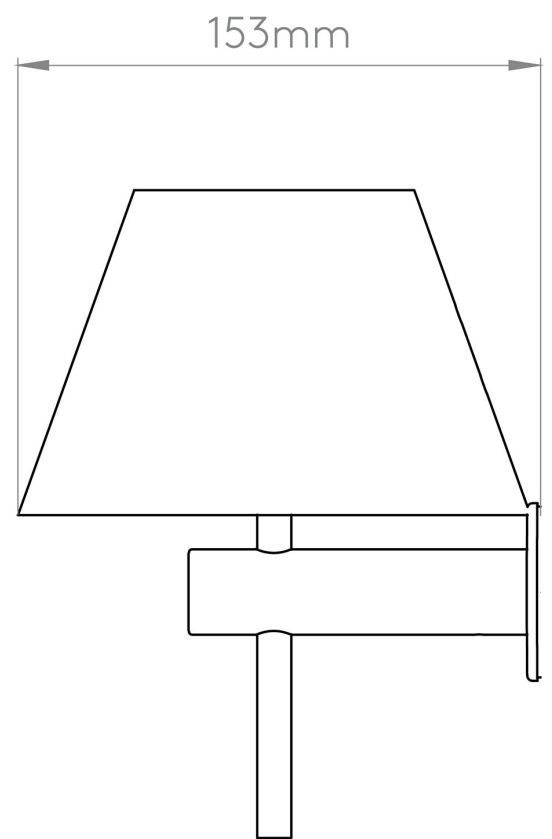

Astro Lighting - Roma 1050009 (8055) - IP44 Matt Gold Wall Light

Please note that some dimensions may vary slightly due to manufacturing tolerances, this includes cable entry and fixing holes

CONTACT