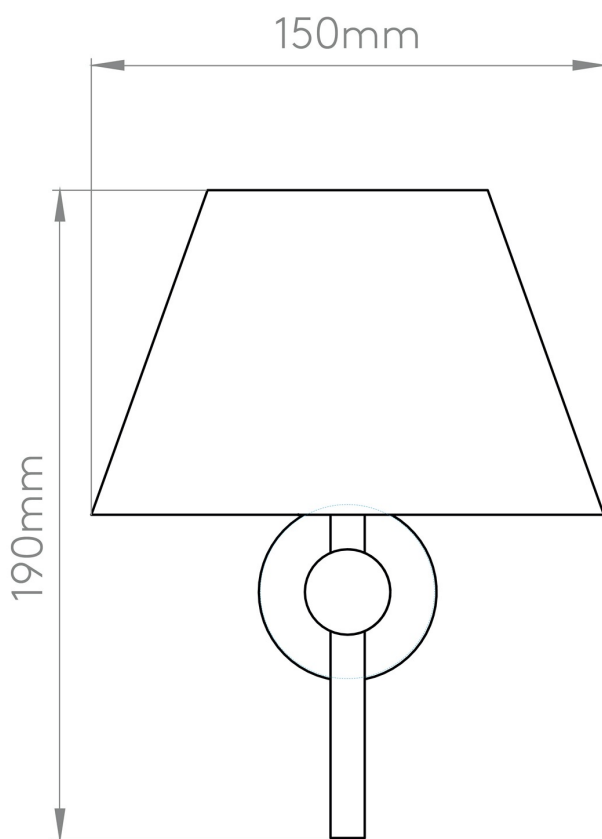

Astro Lighting - Roma 1050009 (8055) - IP44 Matt Gold Wall Light

Please note that some dimensions may vary slightly due to manufacturing tolerances, this includes cable entry and fixing holes

CONTACT