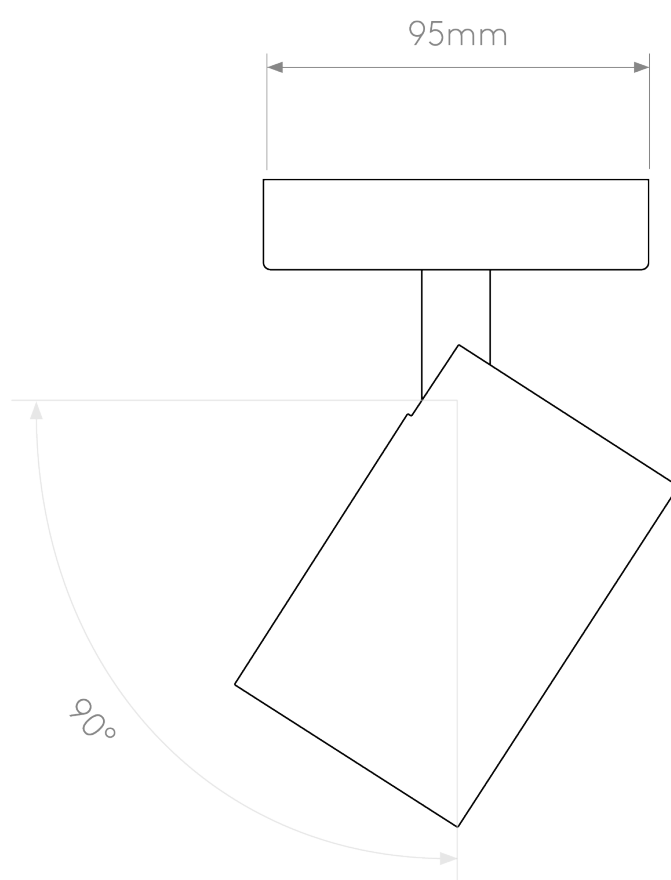

Astro Lighting - Aqua Single 1393001 - IP44 Matt White Spotlight

**CONTACT**