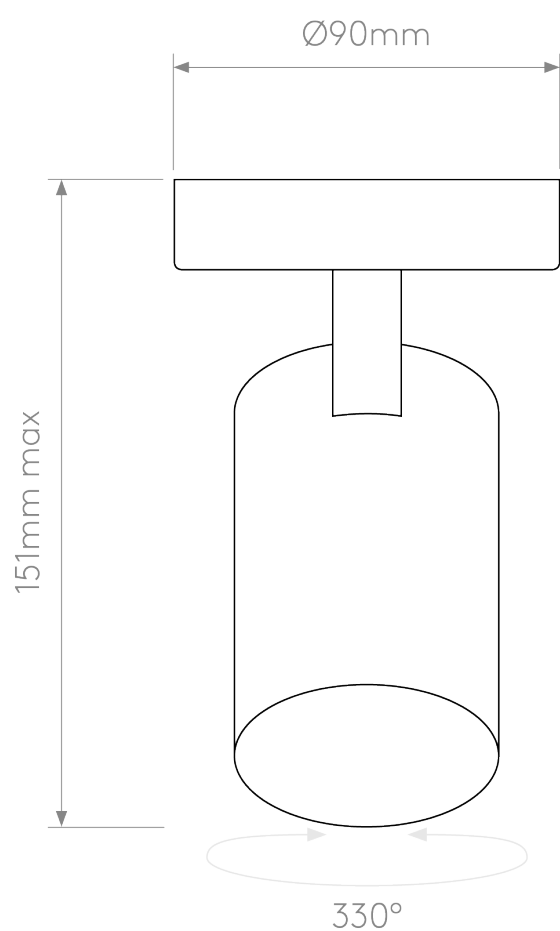

Astro Lighting - Aqua Single 1393001 - IP44 Matt White Spotlight

**CONTACT**