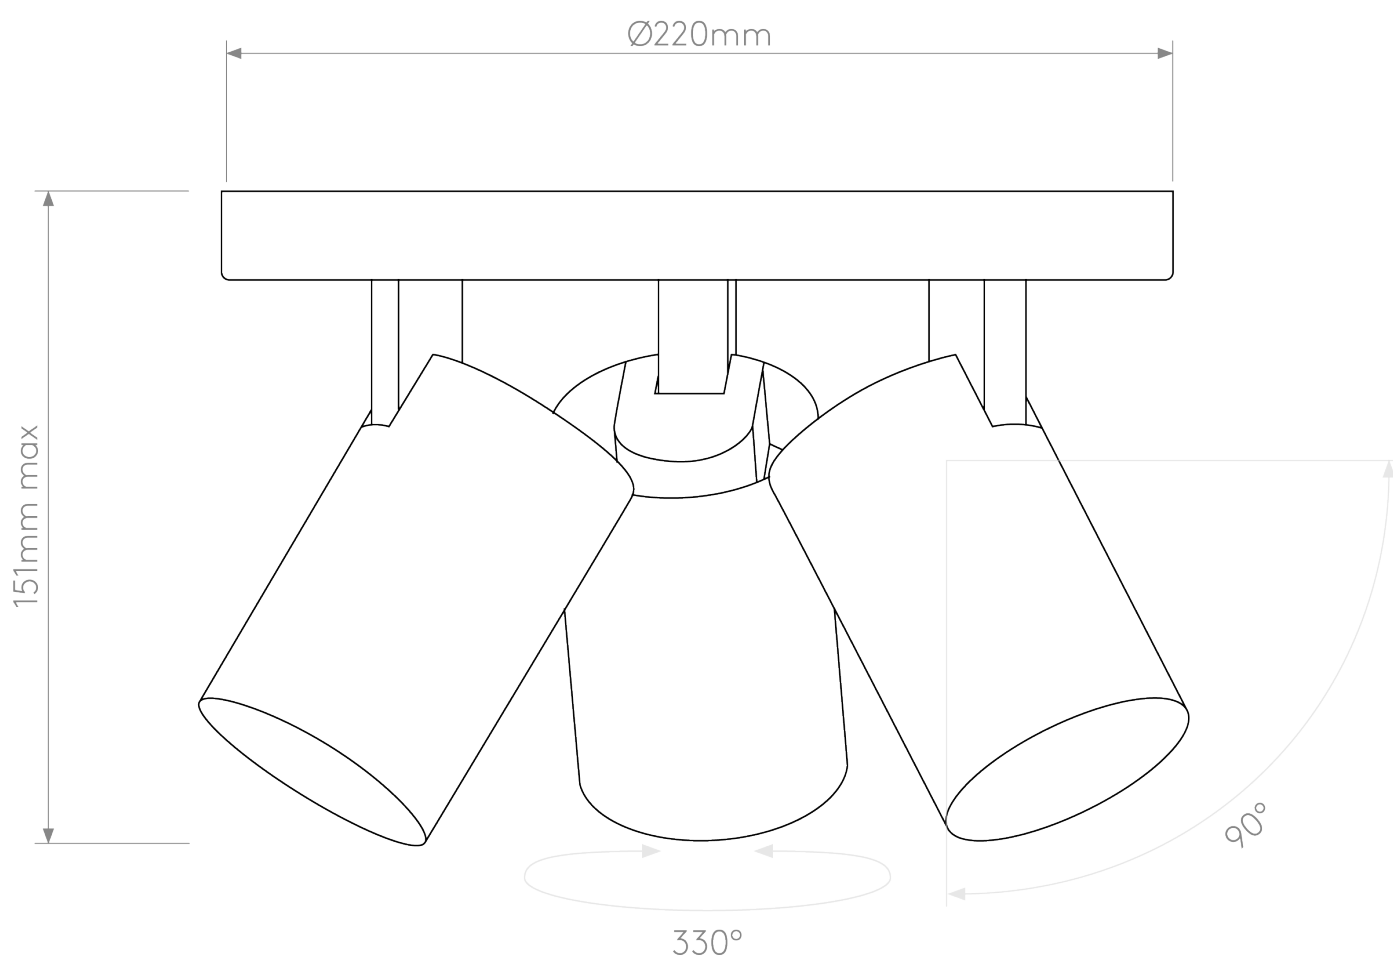

Astro Lighting - Aqua Triple Round 1393002 - IP44 Matt White Spotlight

CONTACT