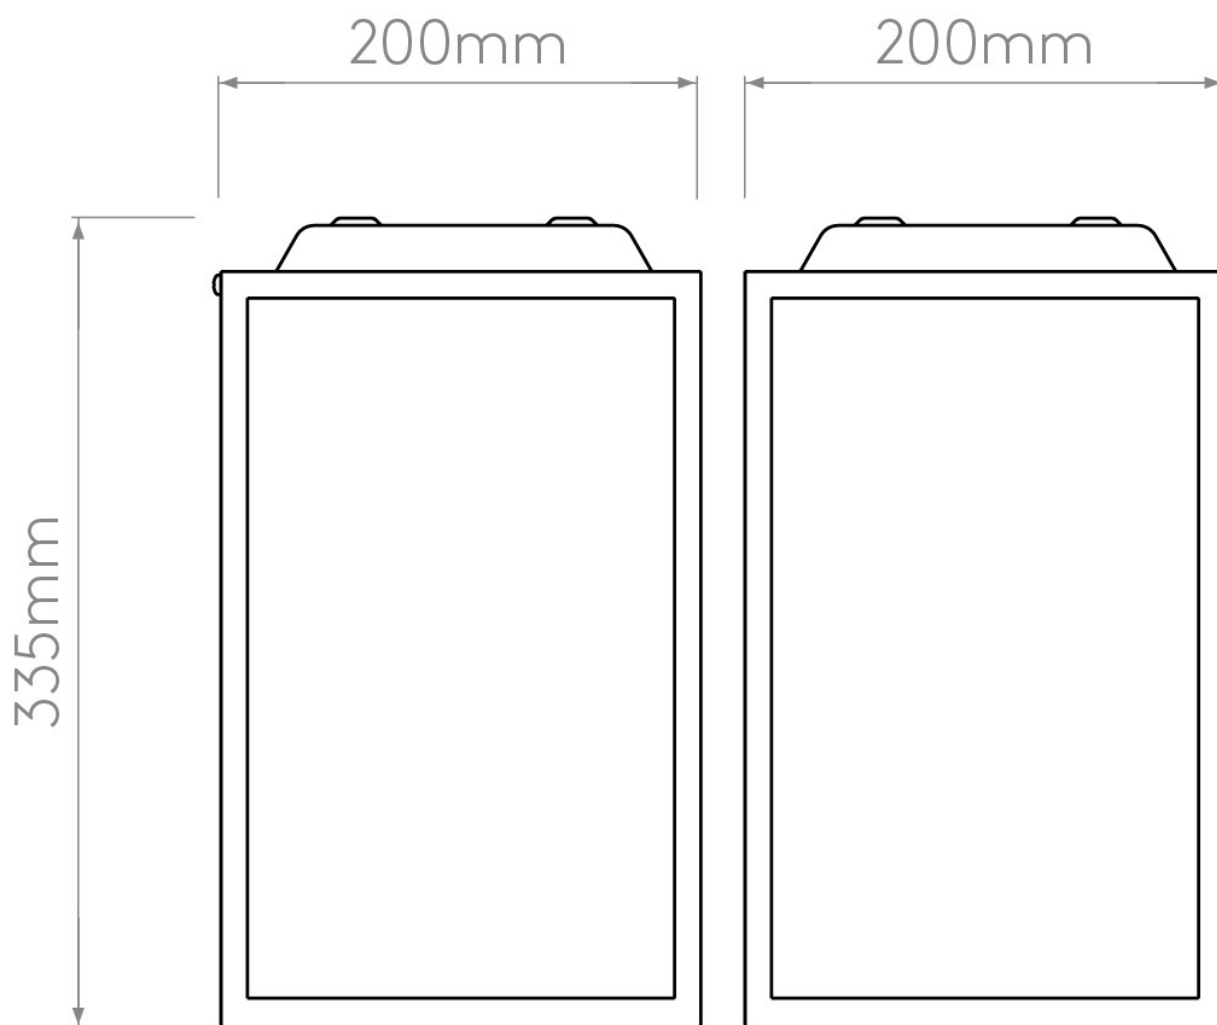

---

**Astro Lighting - Homefield Ceiling 1095021 (7956) - Textured Black Ceiling Light**

---

Please note that some dimensions may vary slightly due to manufacturing tolerances, this includes cable entry and fixing holes