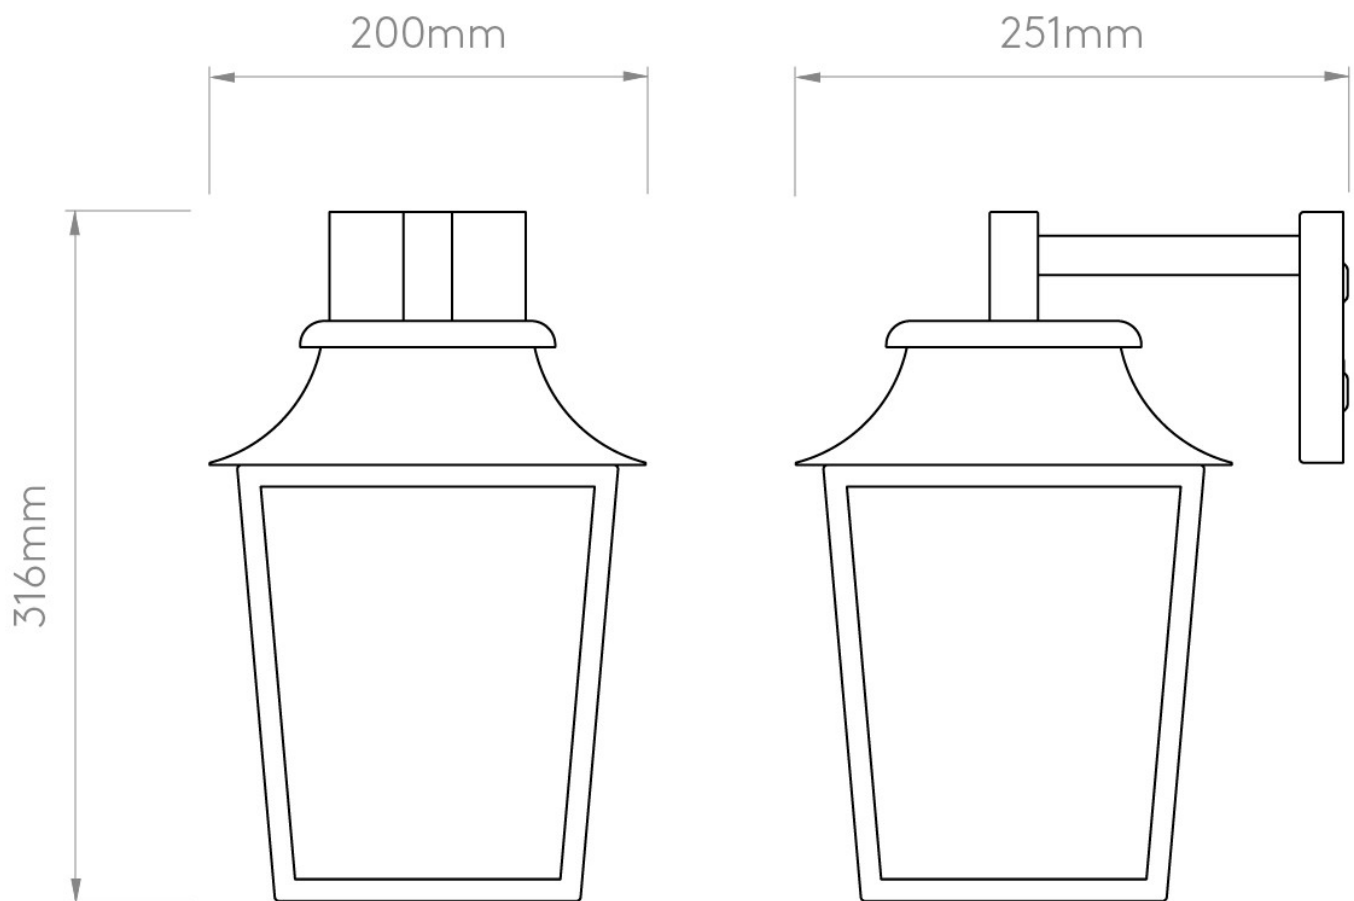

Astro Lighting - Richmond Wall Lantern 200 1340004 (7966) - Textured Black Wall Light

Please note that some dimensions may vary slightly due to manufacturing tolerances, this includes cable entry and fixing holes