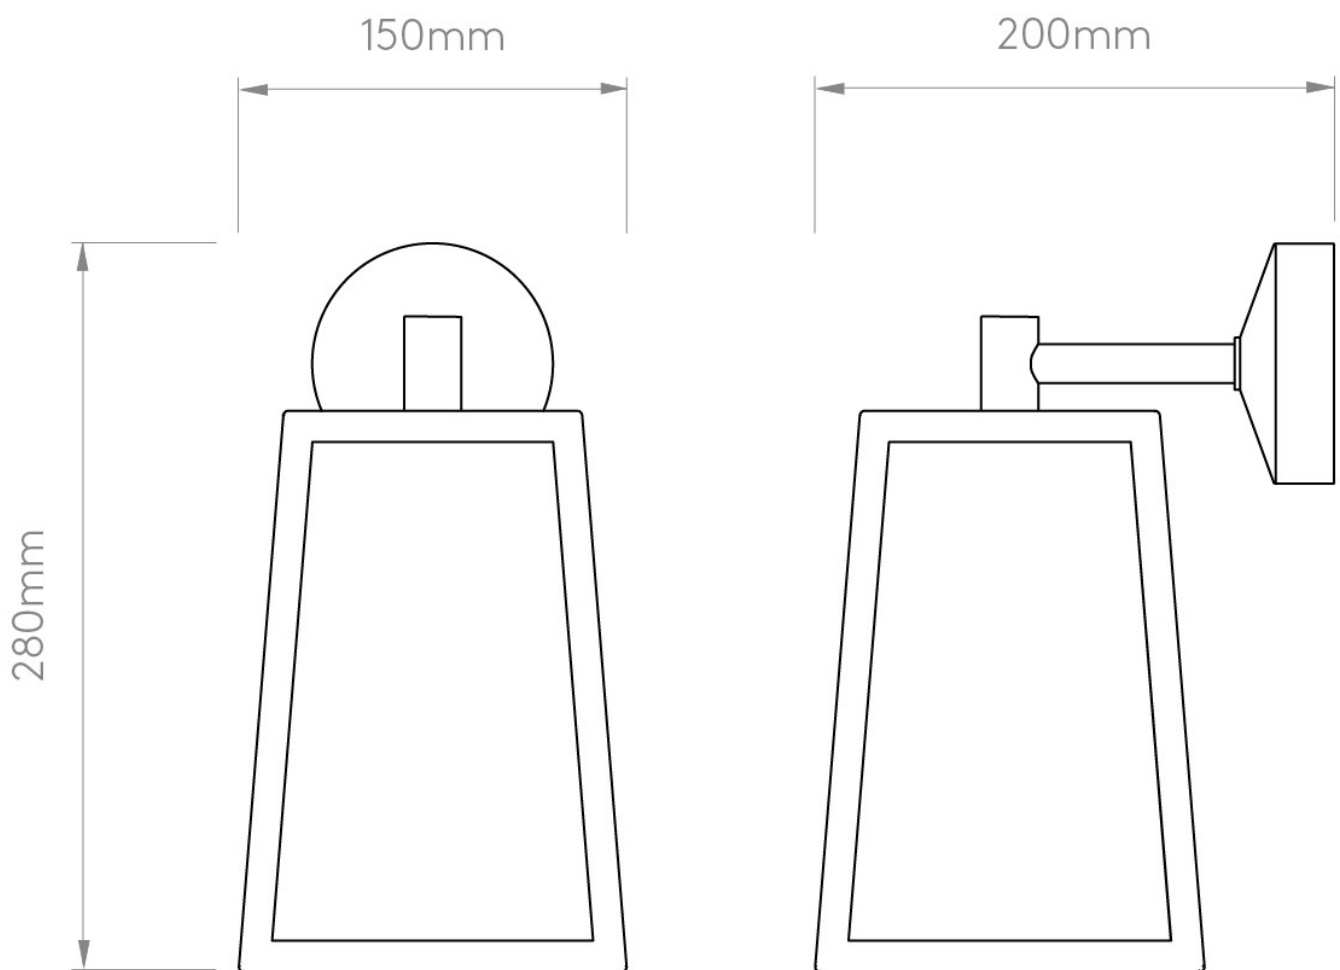

Astro Lighting - Calvi Wall 215 1306005 (7984) - Antique Brass Wall Light

Please note that some dimensions may vary slightly due to manufacturing tolerances, this includes cable entry and fixing holes

CONTACT