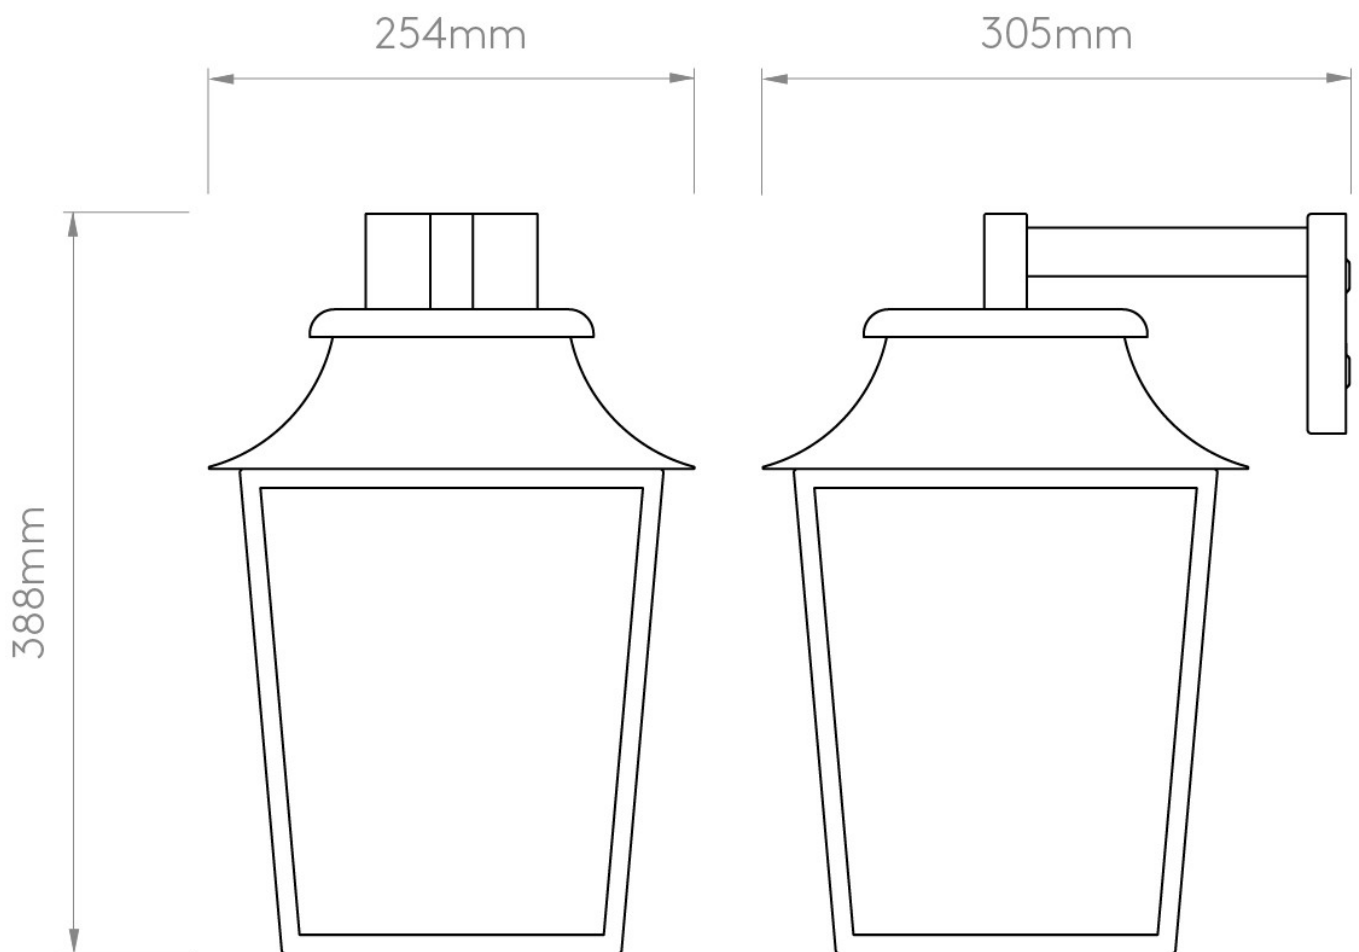

Astro Lighting - Richmond Wall Lantern 254 1340011 (8050) - Textured Black Wall Light

Please note that some dimensions may vary slightly due to manufacturing tolerances, this includes cable entry and fixing holes