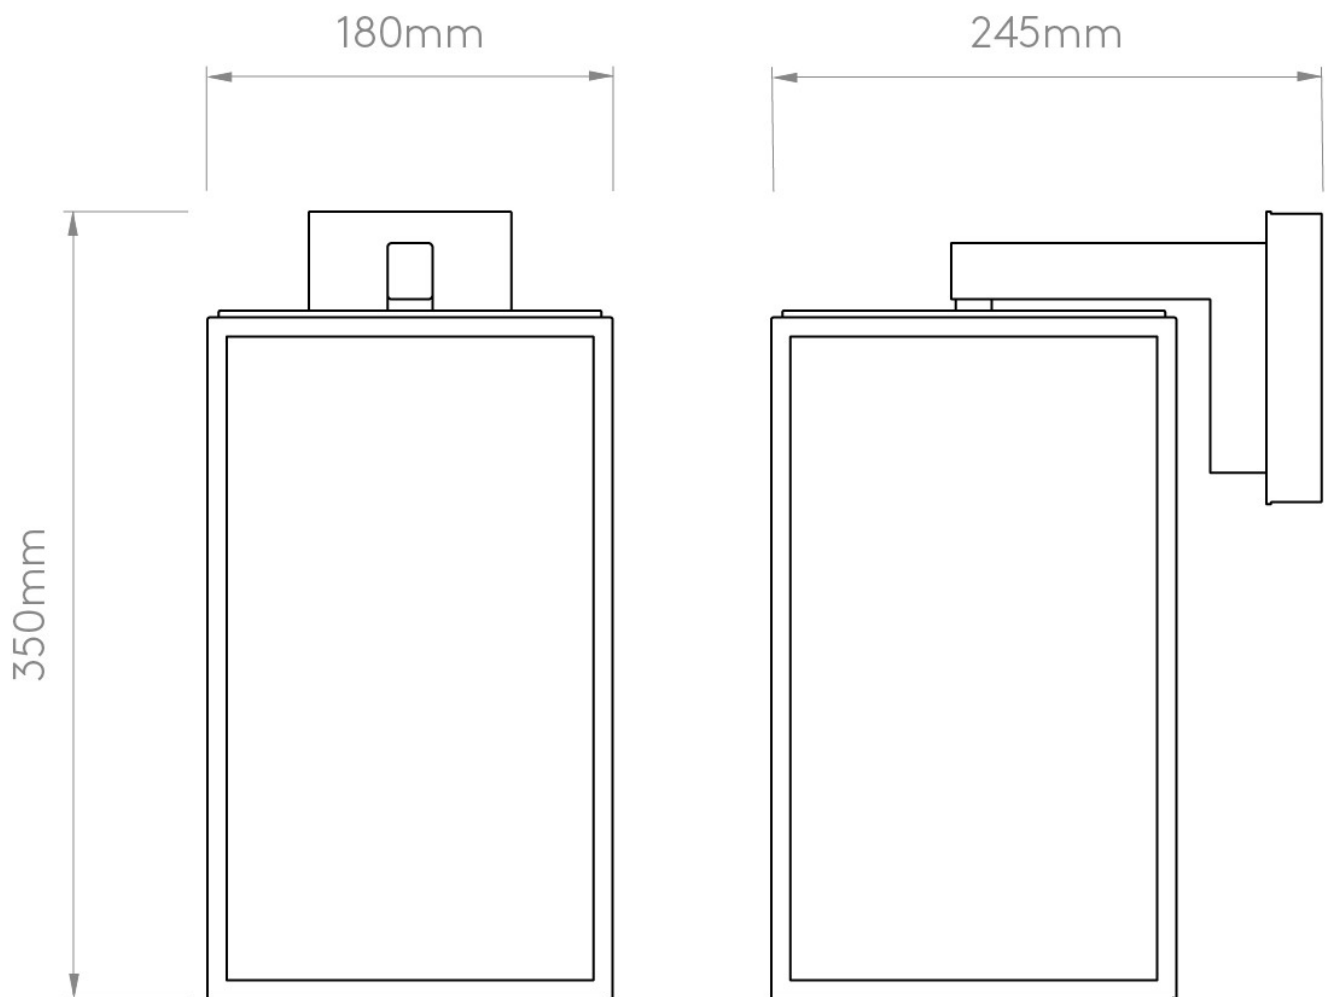

Astro Lighting - Box Lantern 350 1354004 - Textured Black Wall Light

**CONTACT**