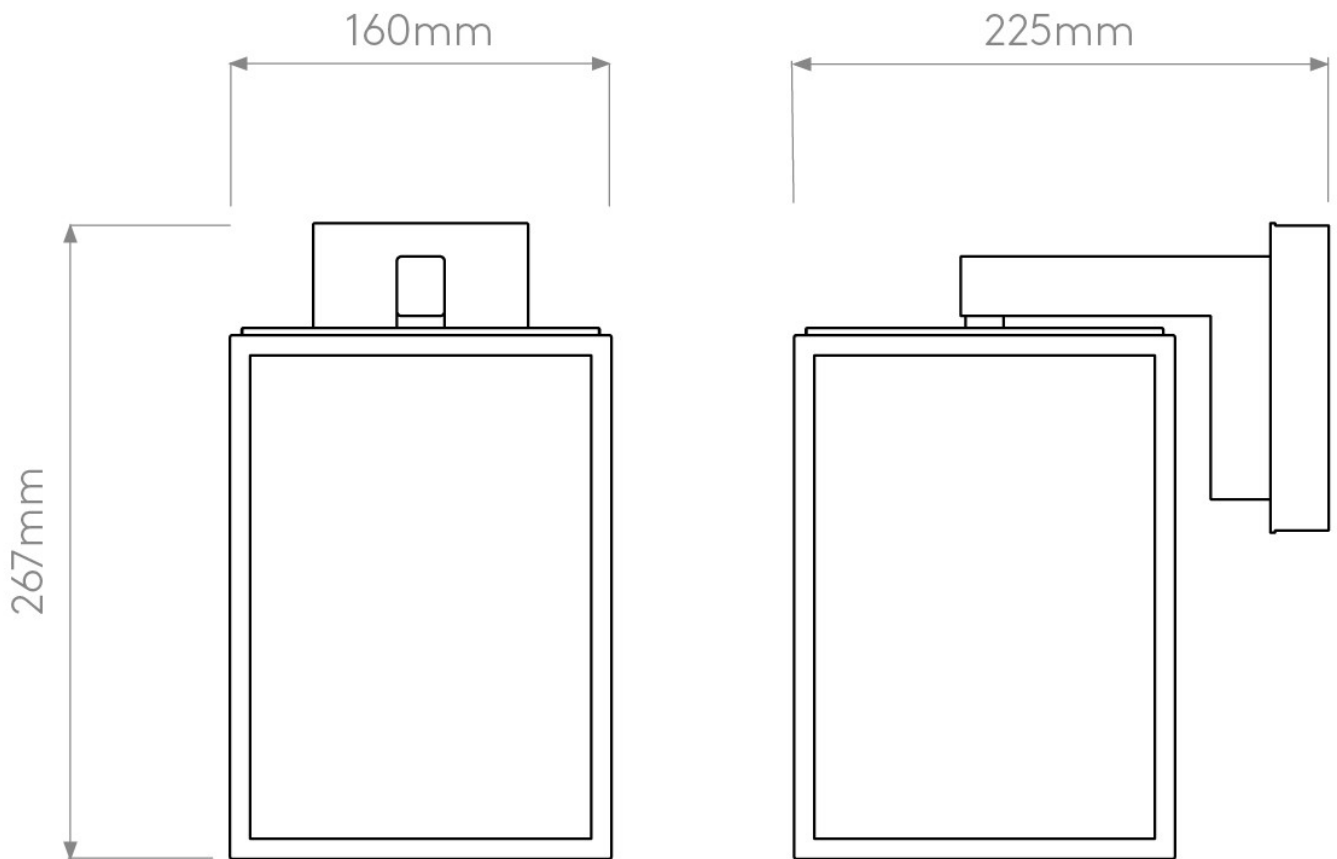

Astro Lighting - Box Lantern 270 1354003 - Textured Black Wall Light

CONTACT