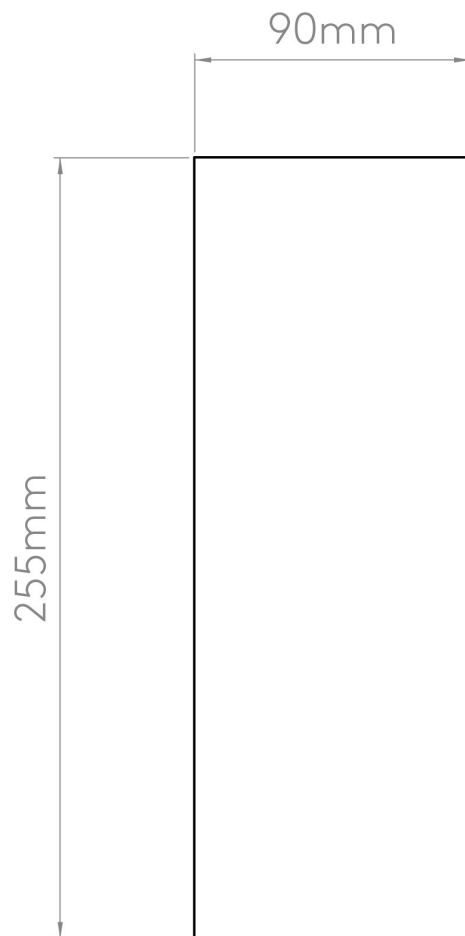

Astro Lighting - Oslo 255 LED 1298007 (7989) - IP65 Textured Black Wall Light

Please note that some dimensions may vary slightly due to manufacturing tolerances, this includes cable entry and fixing holes