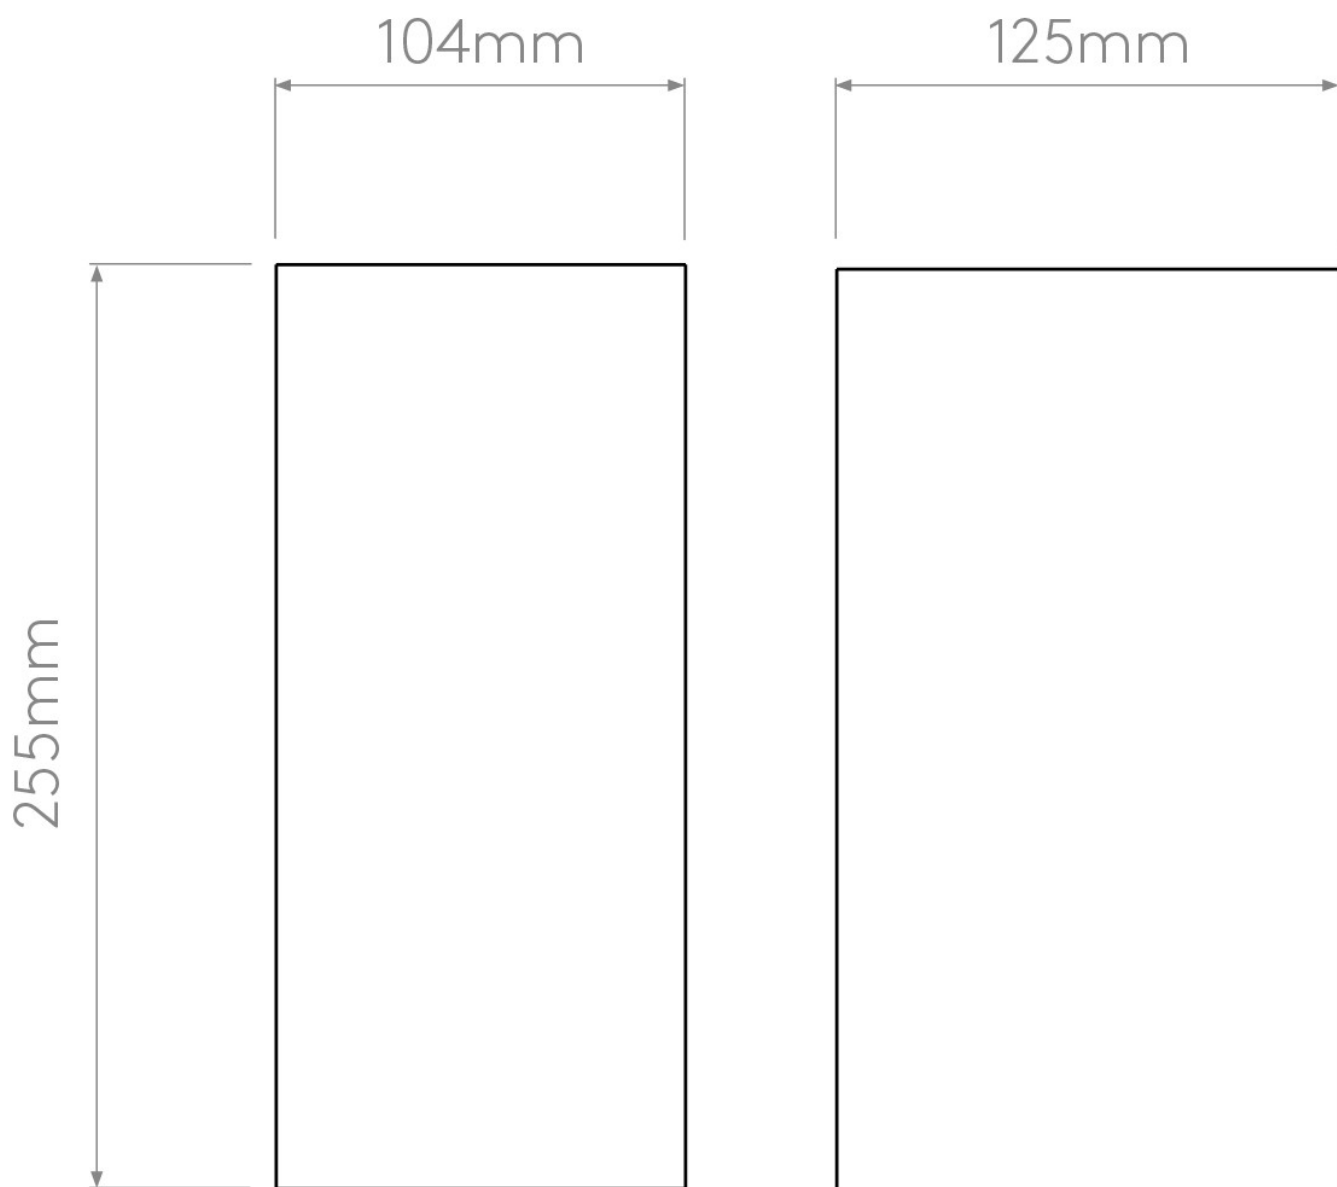

Astro Lighting - Dunbar 255 LED 1384005 (7992) - IP65 Textured Black Wall Light

Please note that some dimensions may vary slightly due to manufacturing tolerances, this includes cable entry and fixing holes