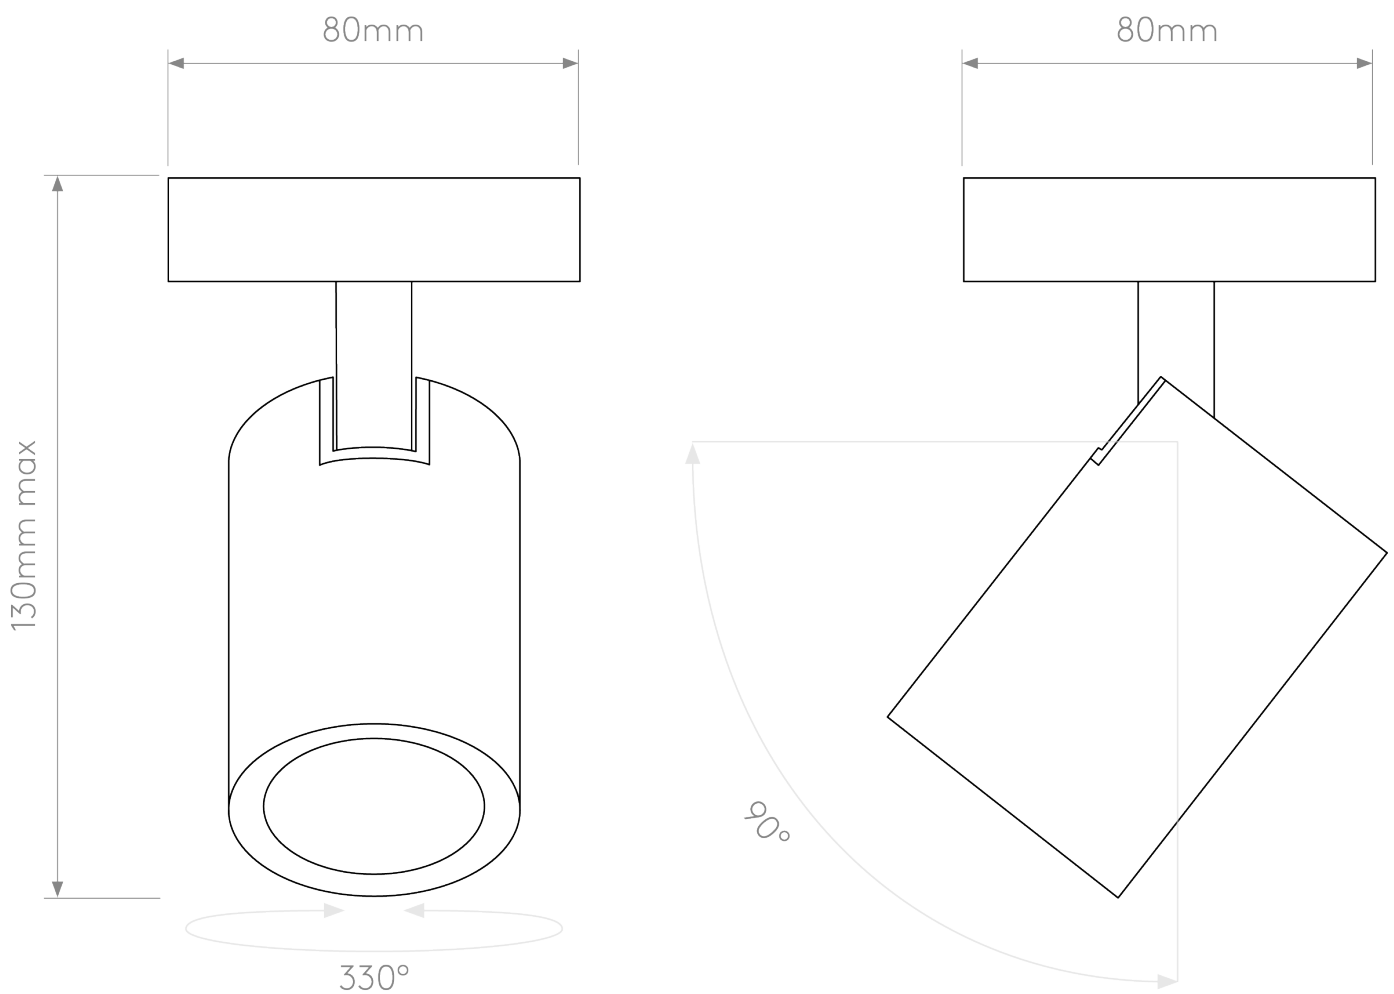

Astro Lighting - Ascoli Single 1286015 - Matt Nickel Spotlight

CONTACT