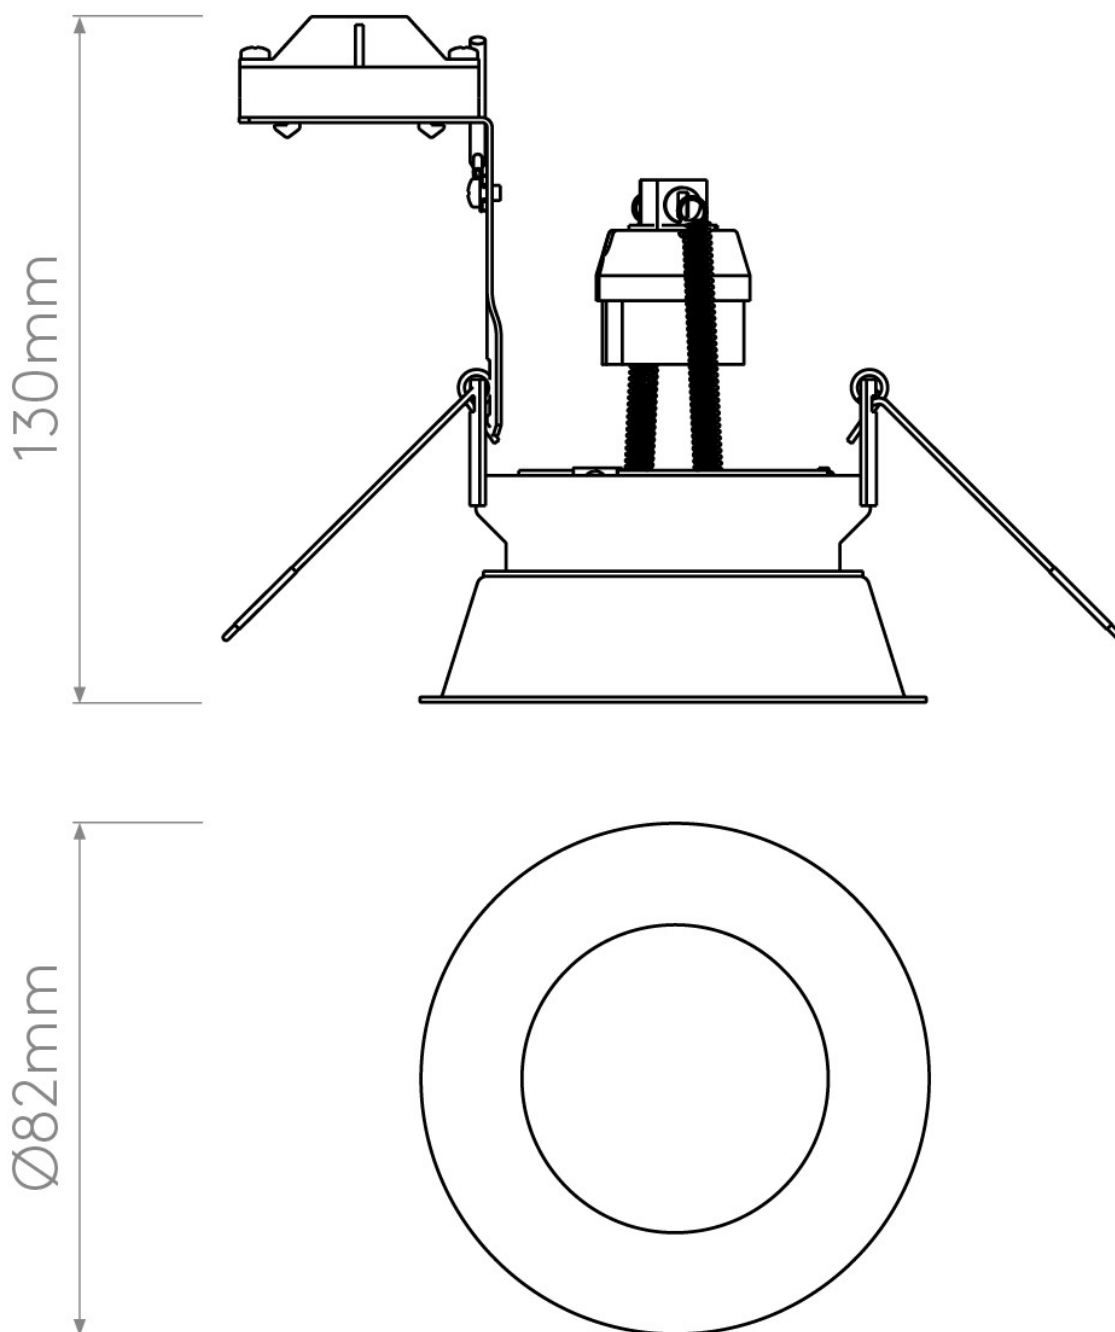

Astro Lighting - Minima Round Fixed 1249015 (5791) - Matt Black Downlight/Recessed Spot Light

Please note that some dimensions may vary slightly due to manufacturing tolerances, this includes cable entry and fixing holes