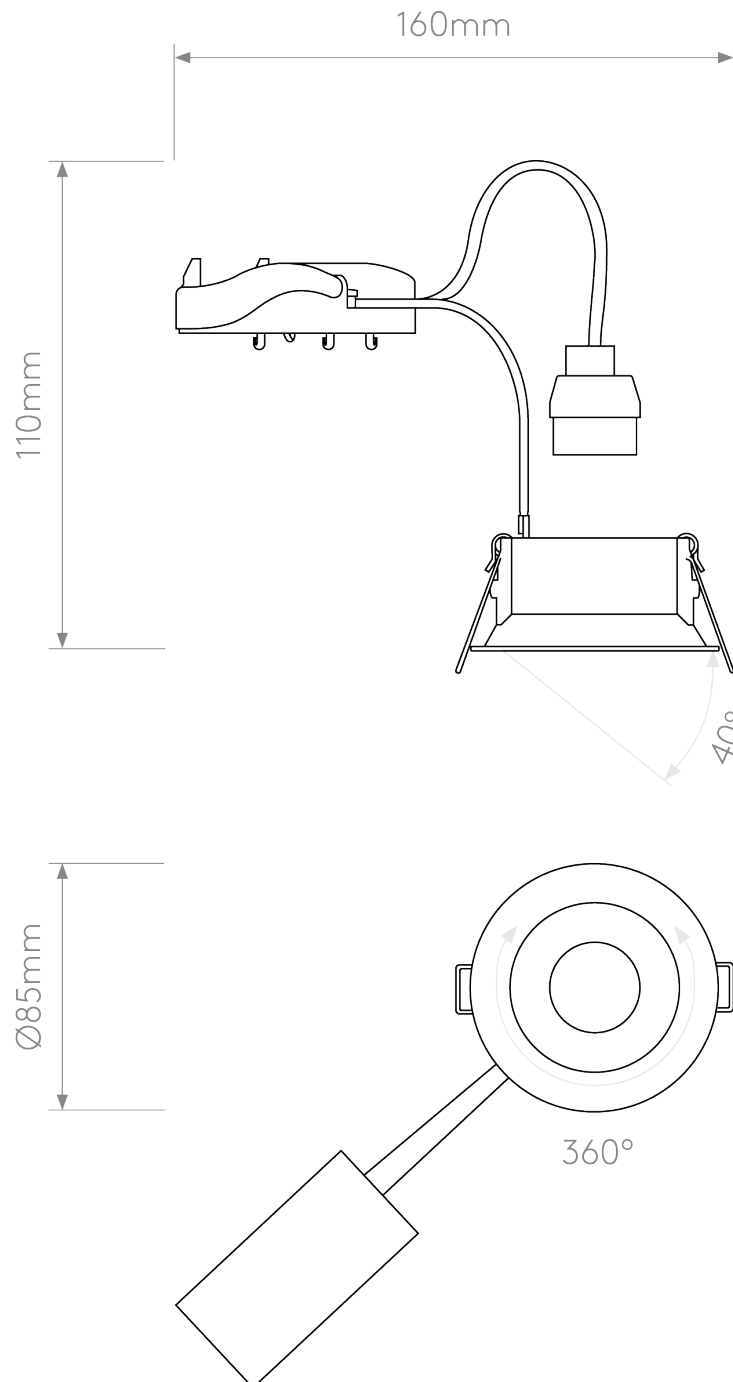

Astro Lighting - Minima Round Adjustable 1249016 - Matt Black Downlight/Recessed Spot Light

CONTACT