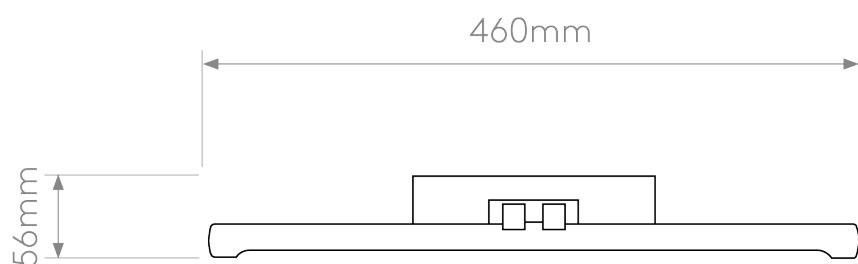

Astro Lighting - Goya 460 LED 1115012 - Antique Brass Picture Light

CONTACT