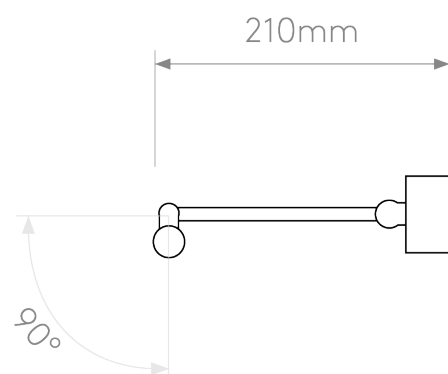

Astro Lighting - Goya 460 LED 1115012 - Antique Brass Picture Light

CONTACT