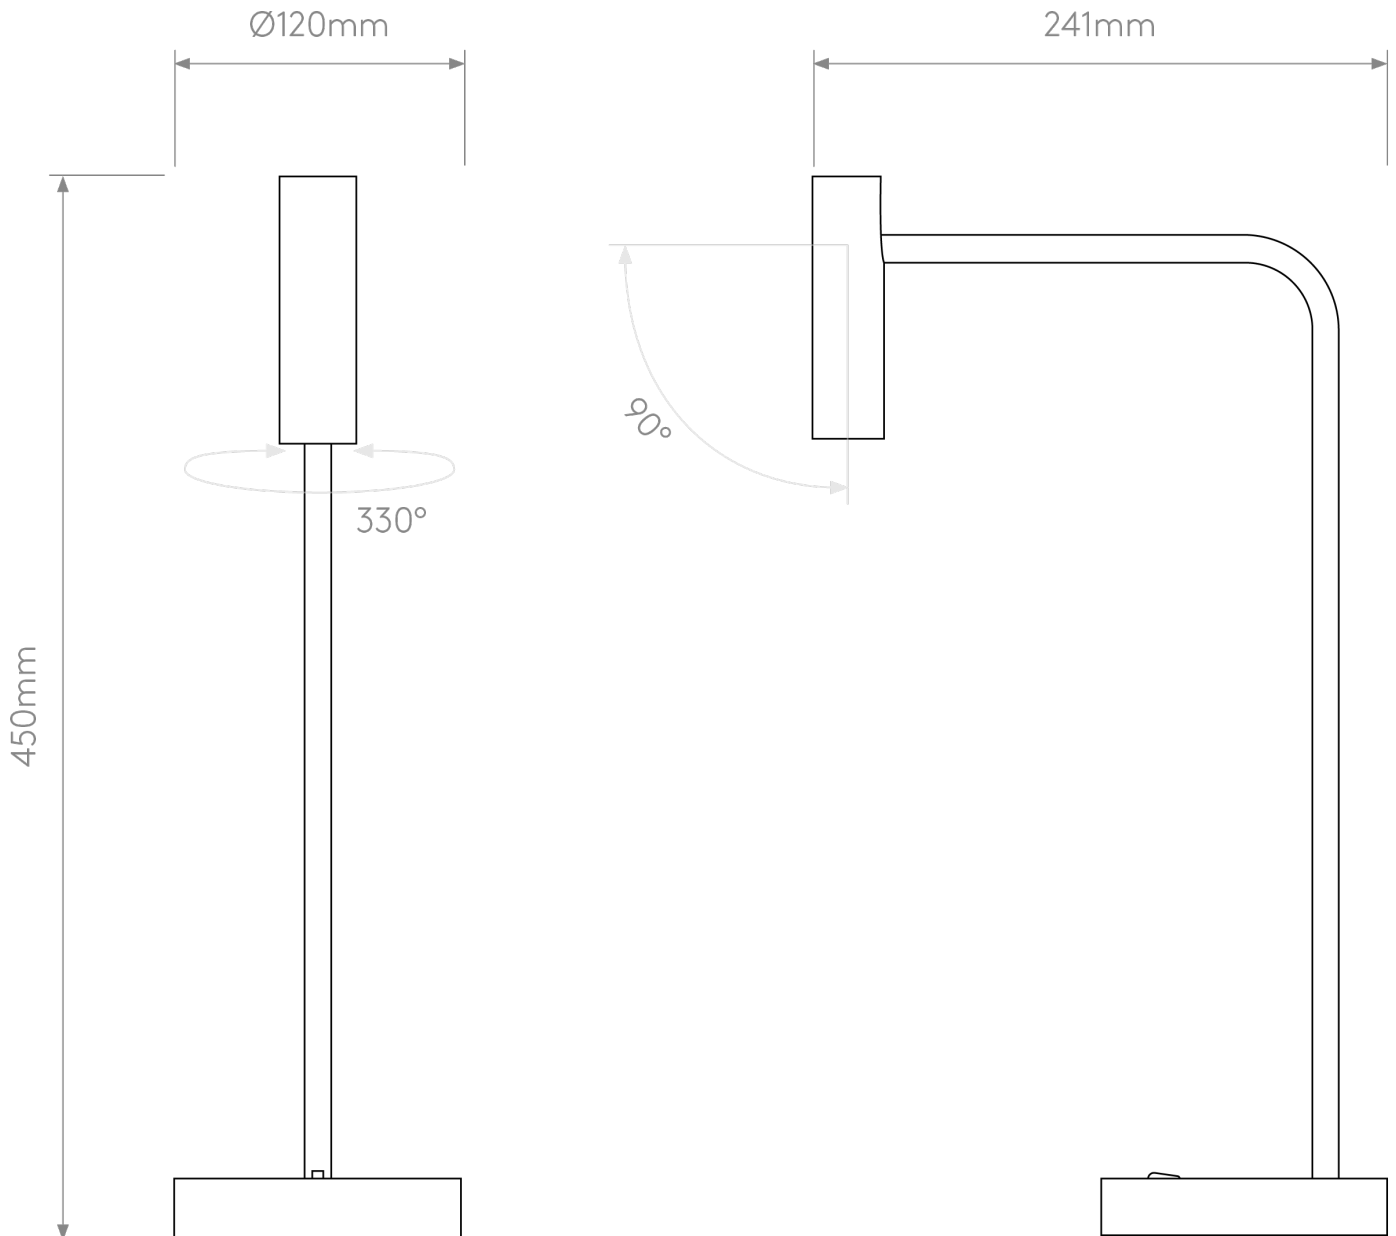

Astro Lighting - Enna - 1058057 - LED Nickel Task Table Lamp

CONTACT