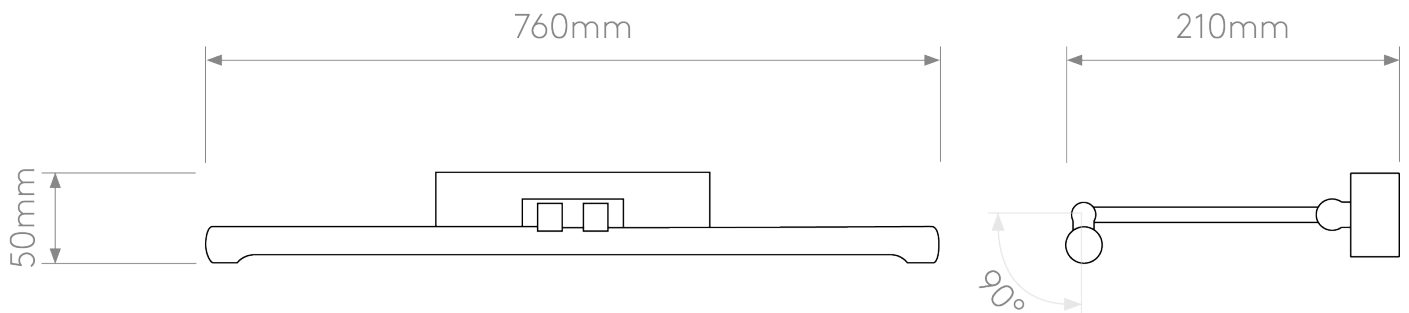

Astro Lighting - Goya 760 LED 1115013 - Antique Brass Picture Light

**CONTACT**